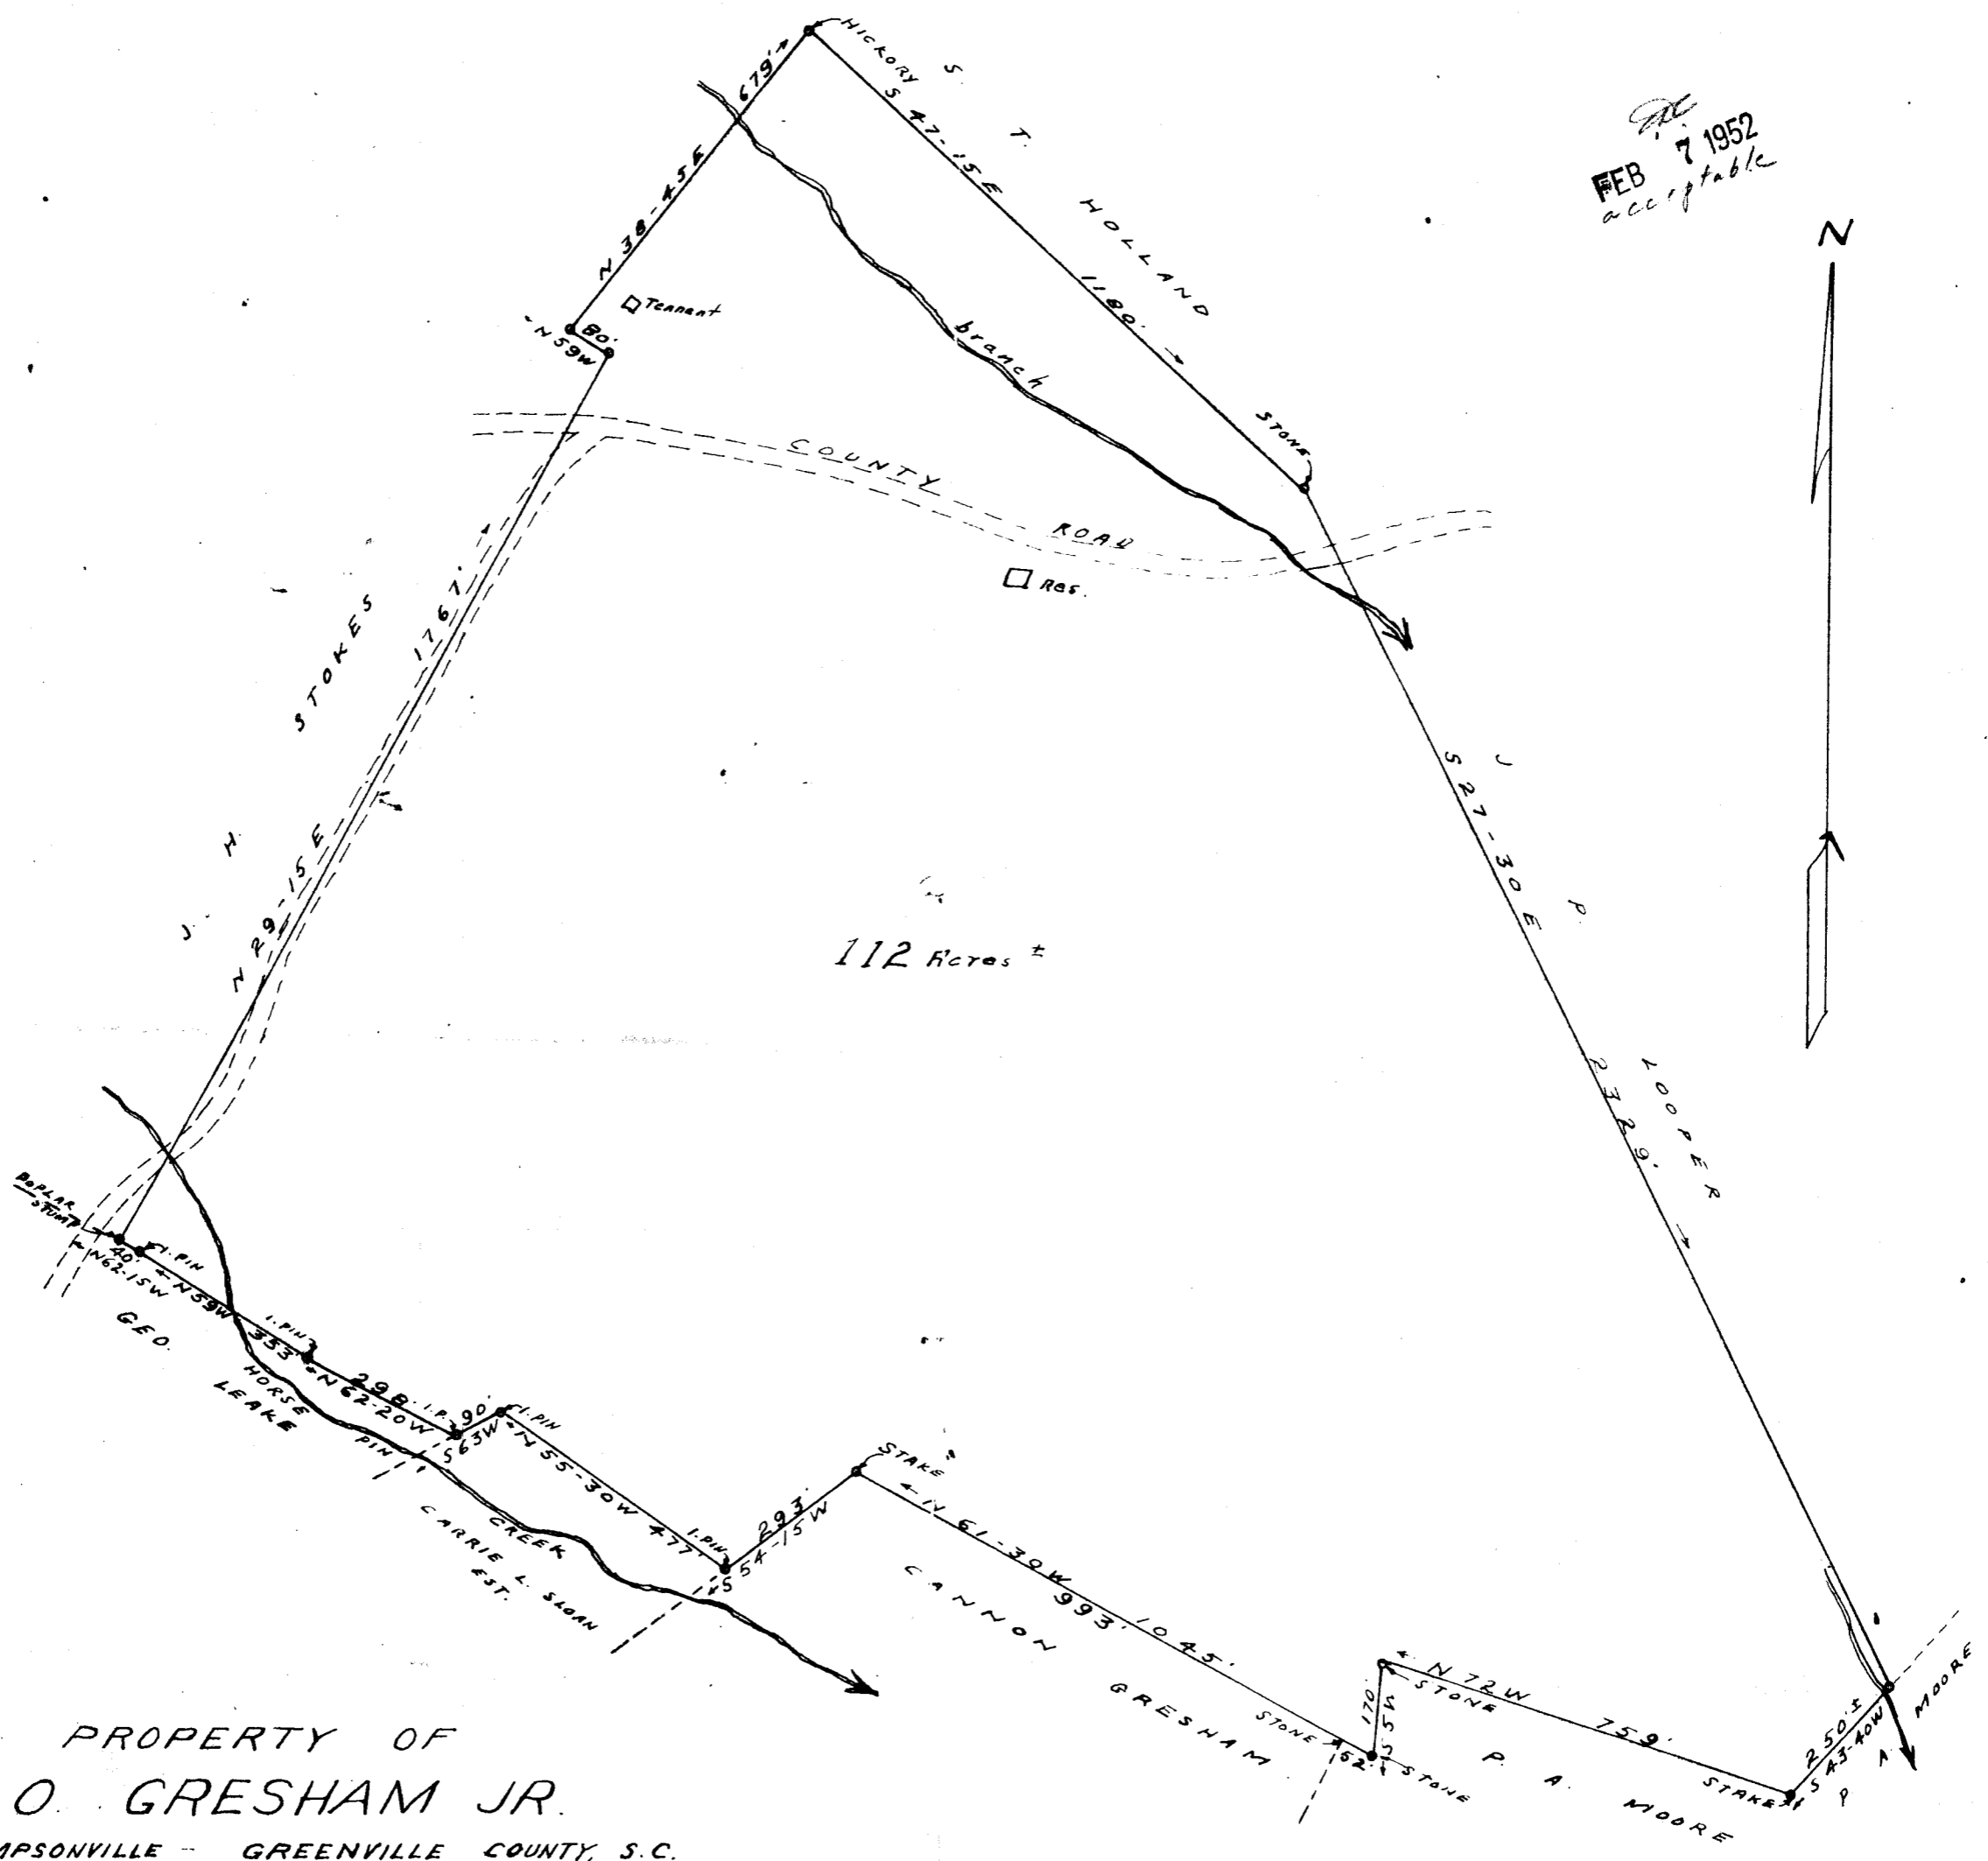

FEB 7 1952
acceptable

PROPERTY OF
J. O. GRESHAM JR.
 NEAR SIMPSONVILLE - GREENVILLE COUNTY, S.C.
 SCALE 1" = 300' JAN. 26, 1952