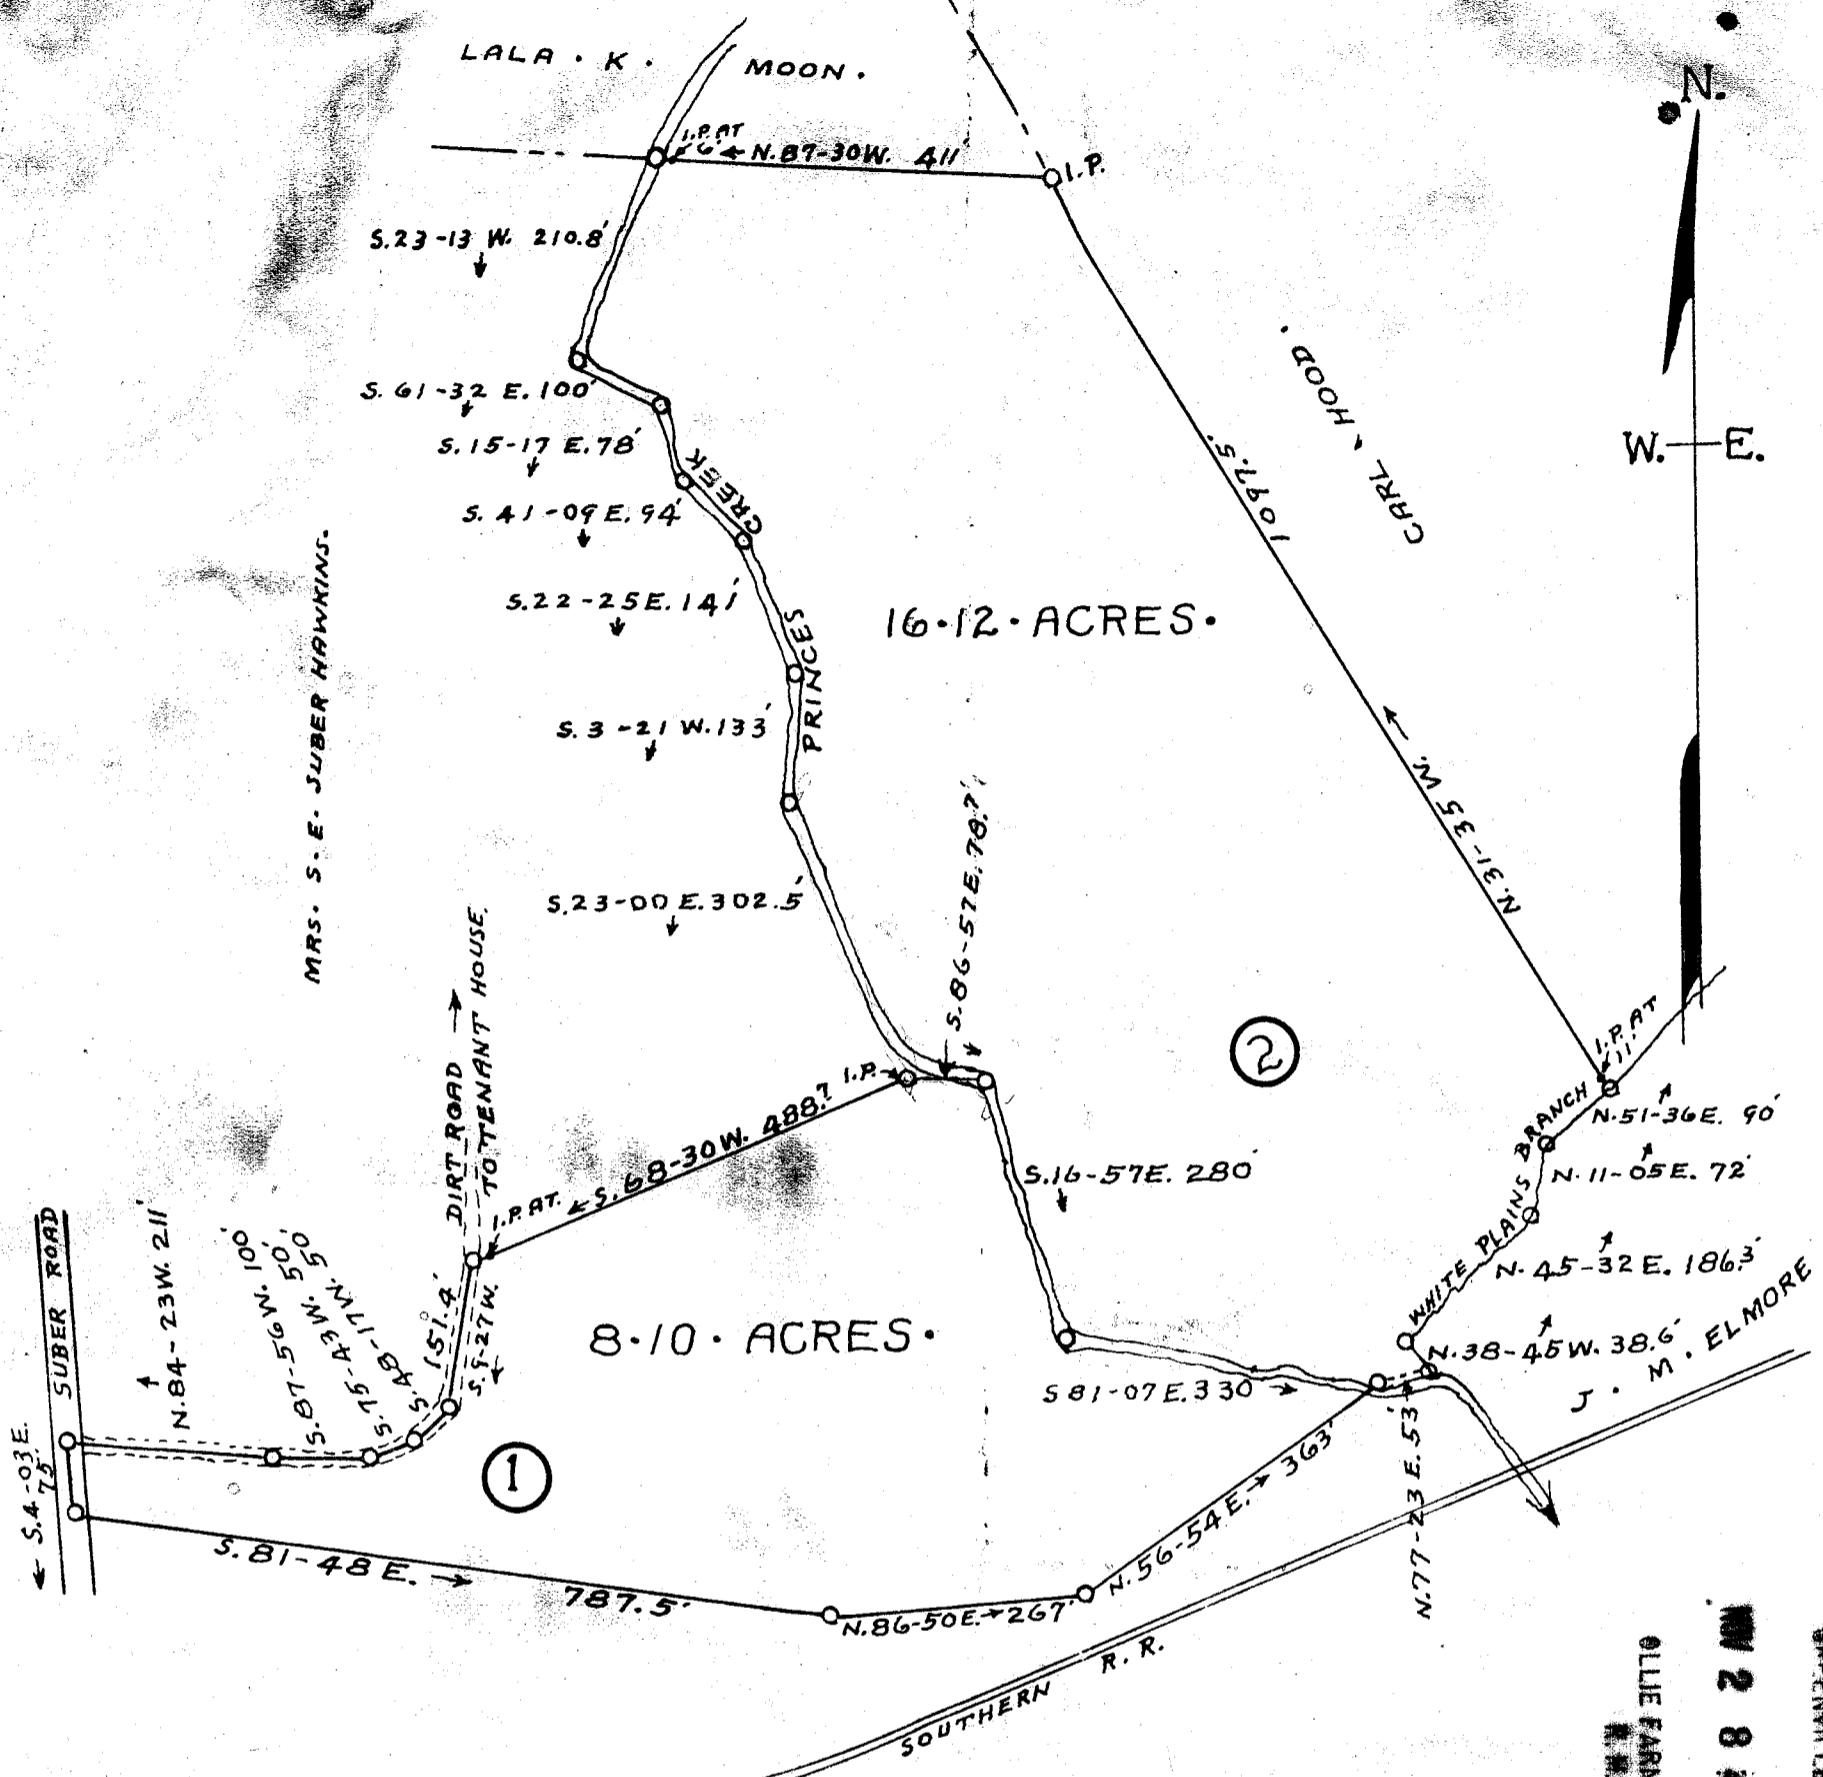

76

PROPERTY OF
HOMER • ELMORE •

LOCATED THREE MILES WEST FROM GREER
 CHICK SPRINGS • TOWNSHIP • GREENVILLE • COUNTY.
 SOUTH • CAROLINA •

SCALE: 1" = 200 • FEET • OCTOBER • 7 • 1955.
 SURVEYED SEPTEMBER • 22-23 • 1955.

NOV 2 1955
 28442

H • S • BROCKMAN, REG SURVEYOR.
 GREER, S • C • NO • 959 •

NOV 2 8 44 AM 1955
 OLLIE FARNSWORTH
 REC.
 GREENVILLE CO. S. C.

4-76

28442 Filed This 2 day of Nov. 1955
 And Recorded in Vol 7 Page 76
 Ollie Farnsworth
 Register Meas Conveyance Greenville County, S. C.