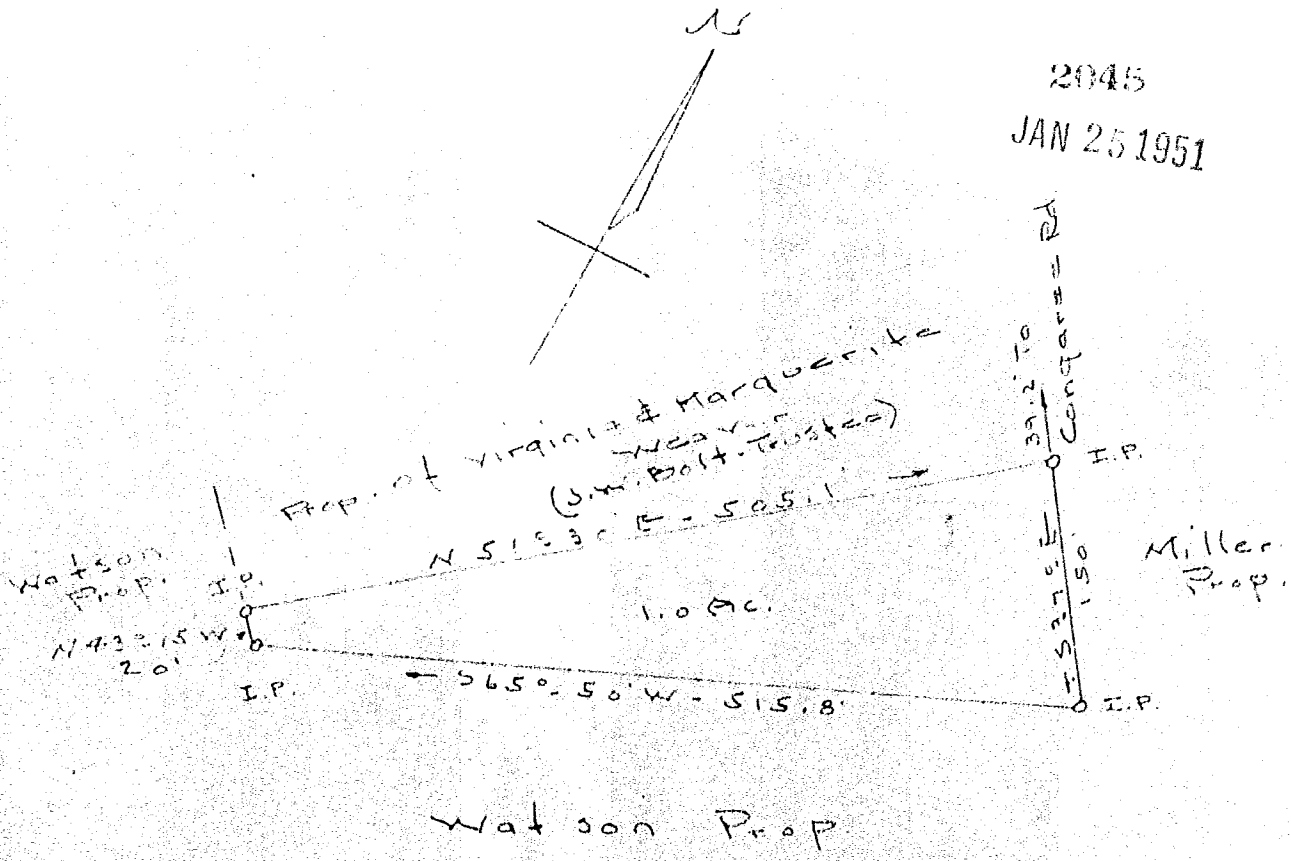

2045

JAN 25 1951

PROPERTY OF
 MARGUERITE & VIRGINIA WEAVER
 J.W. BOLT-TRUSTEE
 Congaree Road - Greenville Co.
 Scale 1" = 100' - Jan - 8-51

J.C. Hill - L.S. 8-51

#2045 Filed This 25 day of Jan - 19 51
 And Recorded in Vol. 7 Page 131 at 11:43 A.M.
 Corrie Mansworth
 Register Mesne Conveyance Greenville County, S.C.