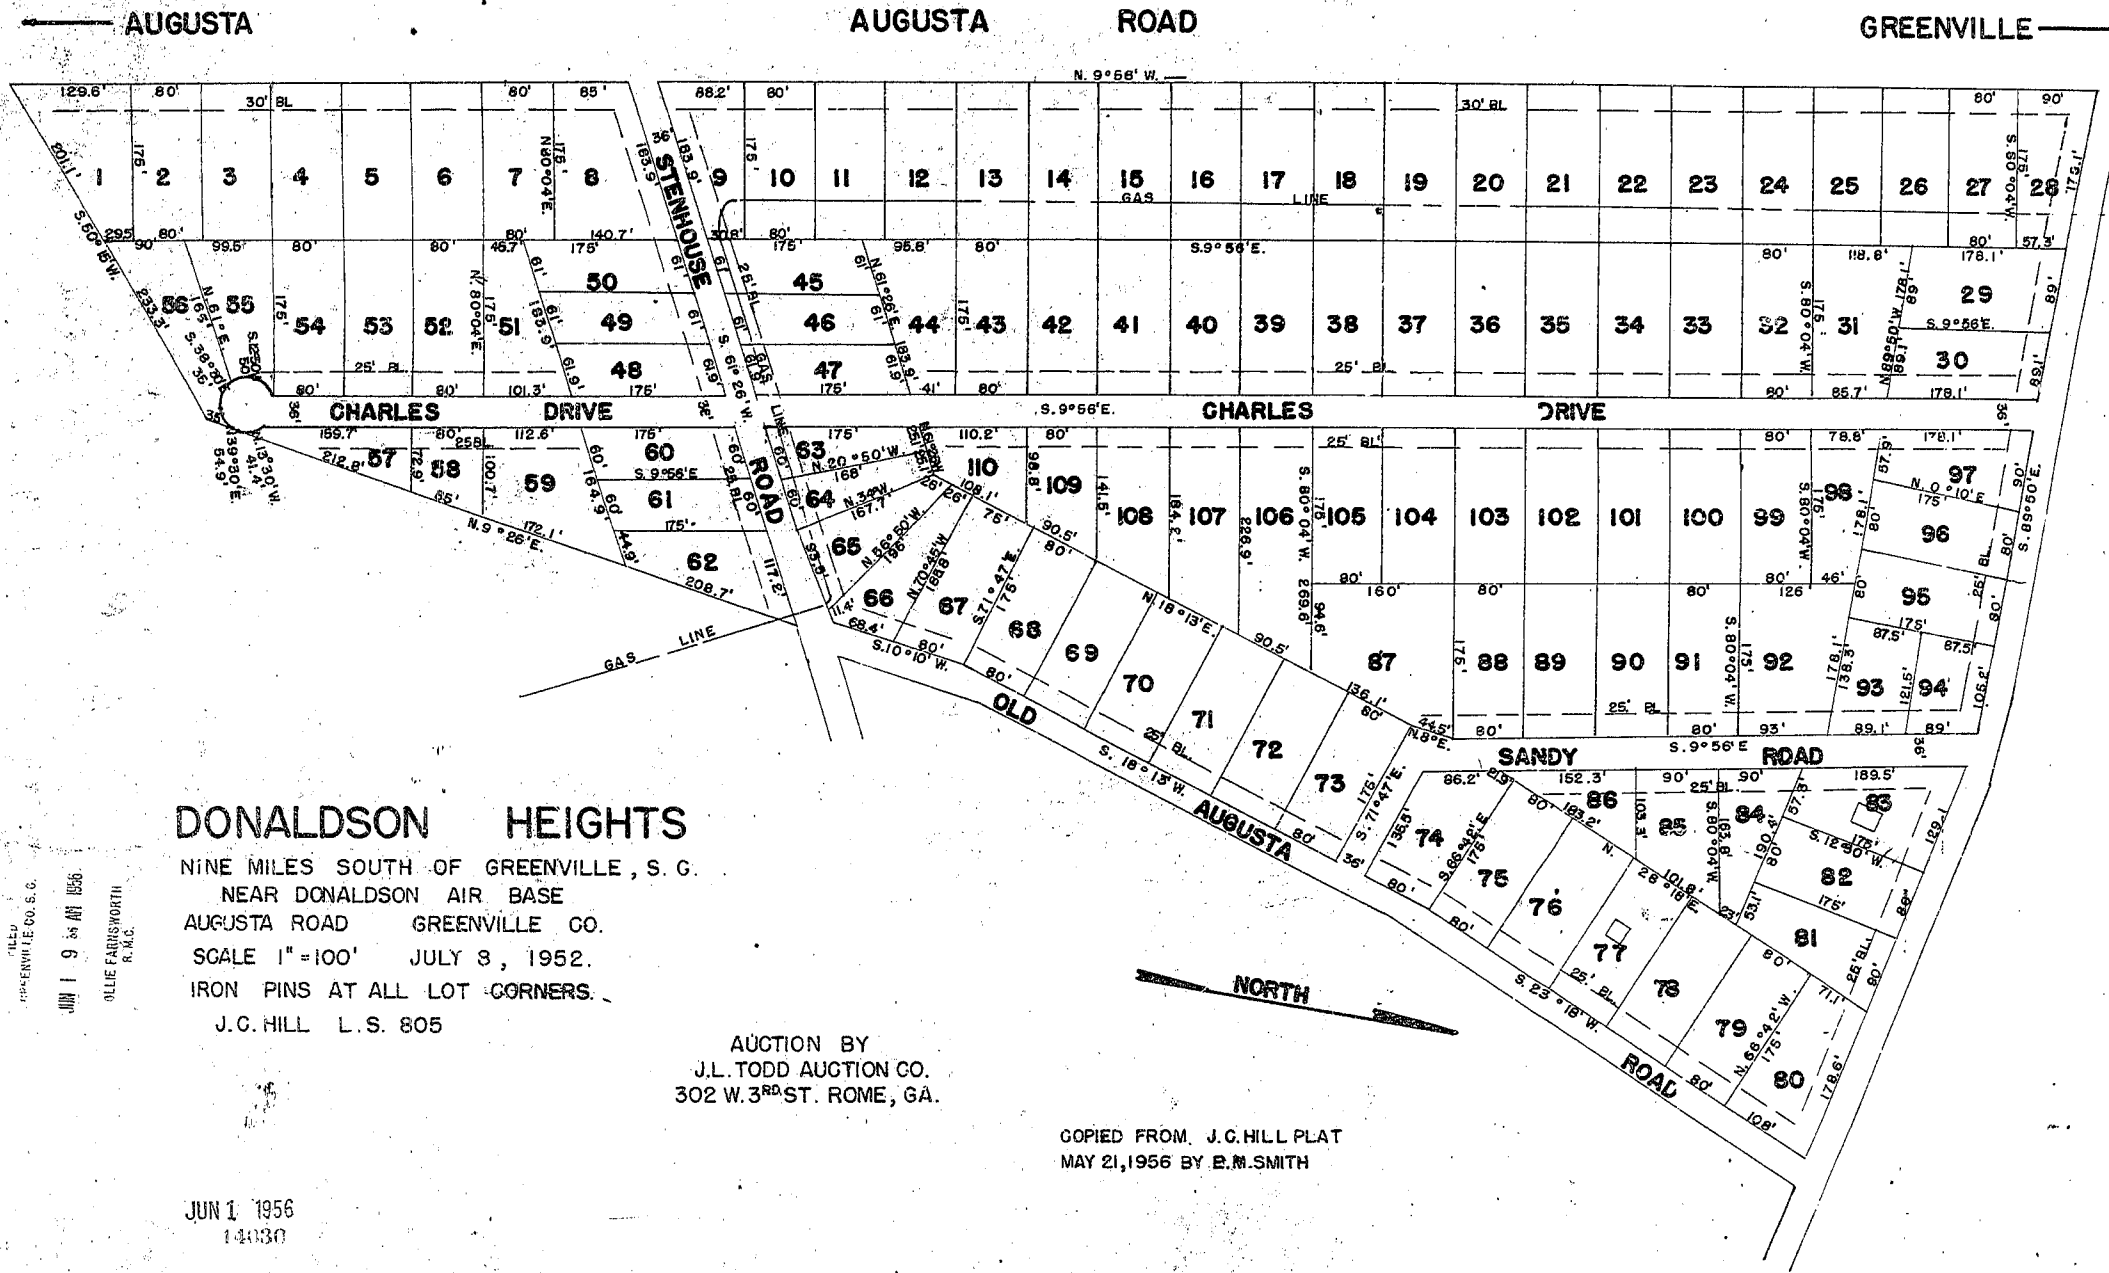

1005

**DONALDSON HEIGHTS**

NINE MILES SOUTH OF GREENVILLE, S. C.  
 NEAR DONALDSON AIR BASE  
 AUGUSTA ROAD GREENVILLE CO.  
 SCALE 1"=100' JULY 8, 1952.  
 IRON PINS AT ALL LOT CORNERS.  
 J.C. HILL L.S. 805

AUCTION BY  
 J.L. TODD AUCTION CO.  
 302 W. 3<sup>RD</sup> ST. ROME, GA.

COPIED FROM J.C. HILL PLAT  
 MAY 21, 1956 BY E.M. SMITH

FILED  
 GREENVILLE CO. S. C.  
 JUN 19 1956  
 OLLIE FARRSWORTH  
 R. M. C.

JUN 1 1956  
 14030

200 KK-17