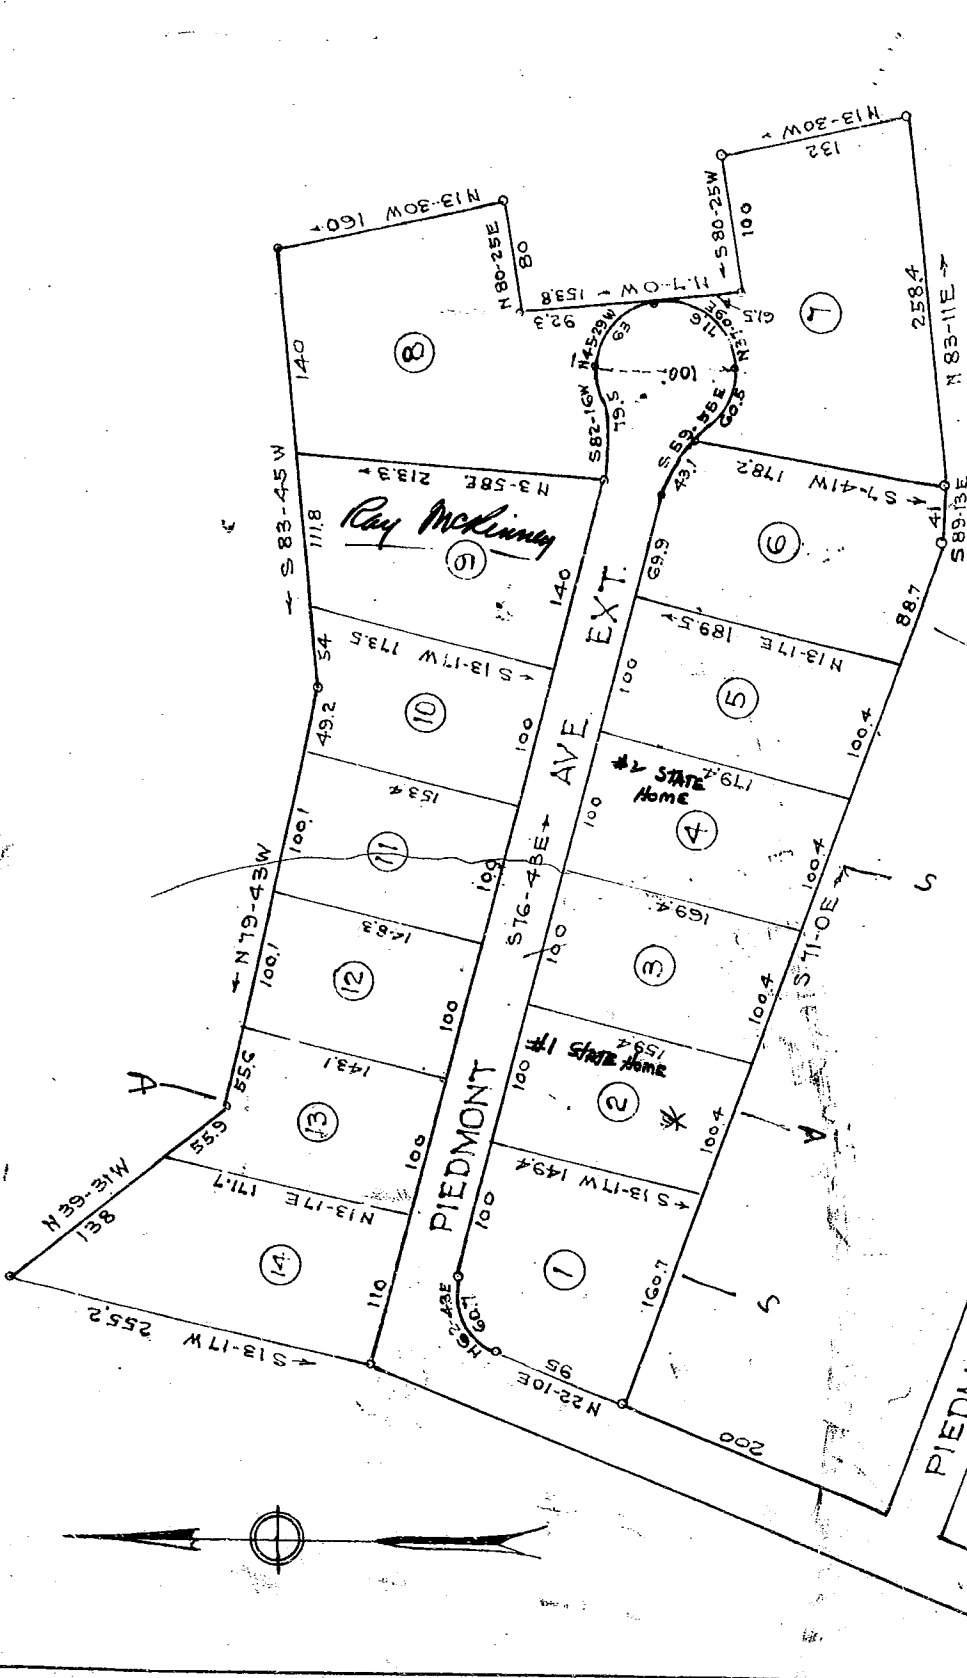

96

DIR HILL STREET

SEP 22 11 59 AM 1958

OLLIE PARSONS WORTH R.M.C.

GREENVILLE CO. S.C.

PROPERTY OF  
 R. L. HALLMAN JR. & M. L. PROPP  
 PIEDMONT S. C.

Scale 1"=100' July 1957

SEP 22 1958

See 504

Iron Pins at all Corners

DALTON & NEVES

7735

J.D.C.

HIGHWAY 86

TH-64