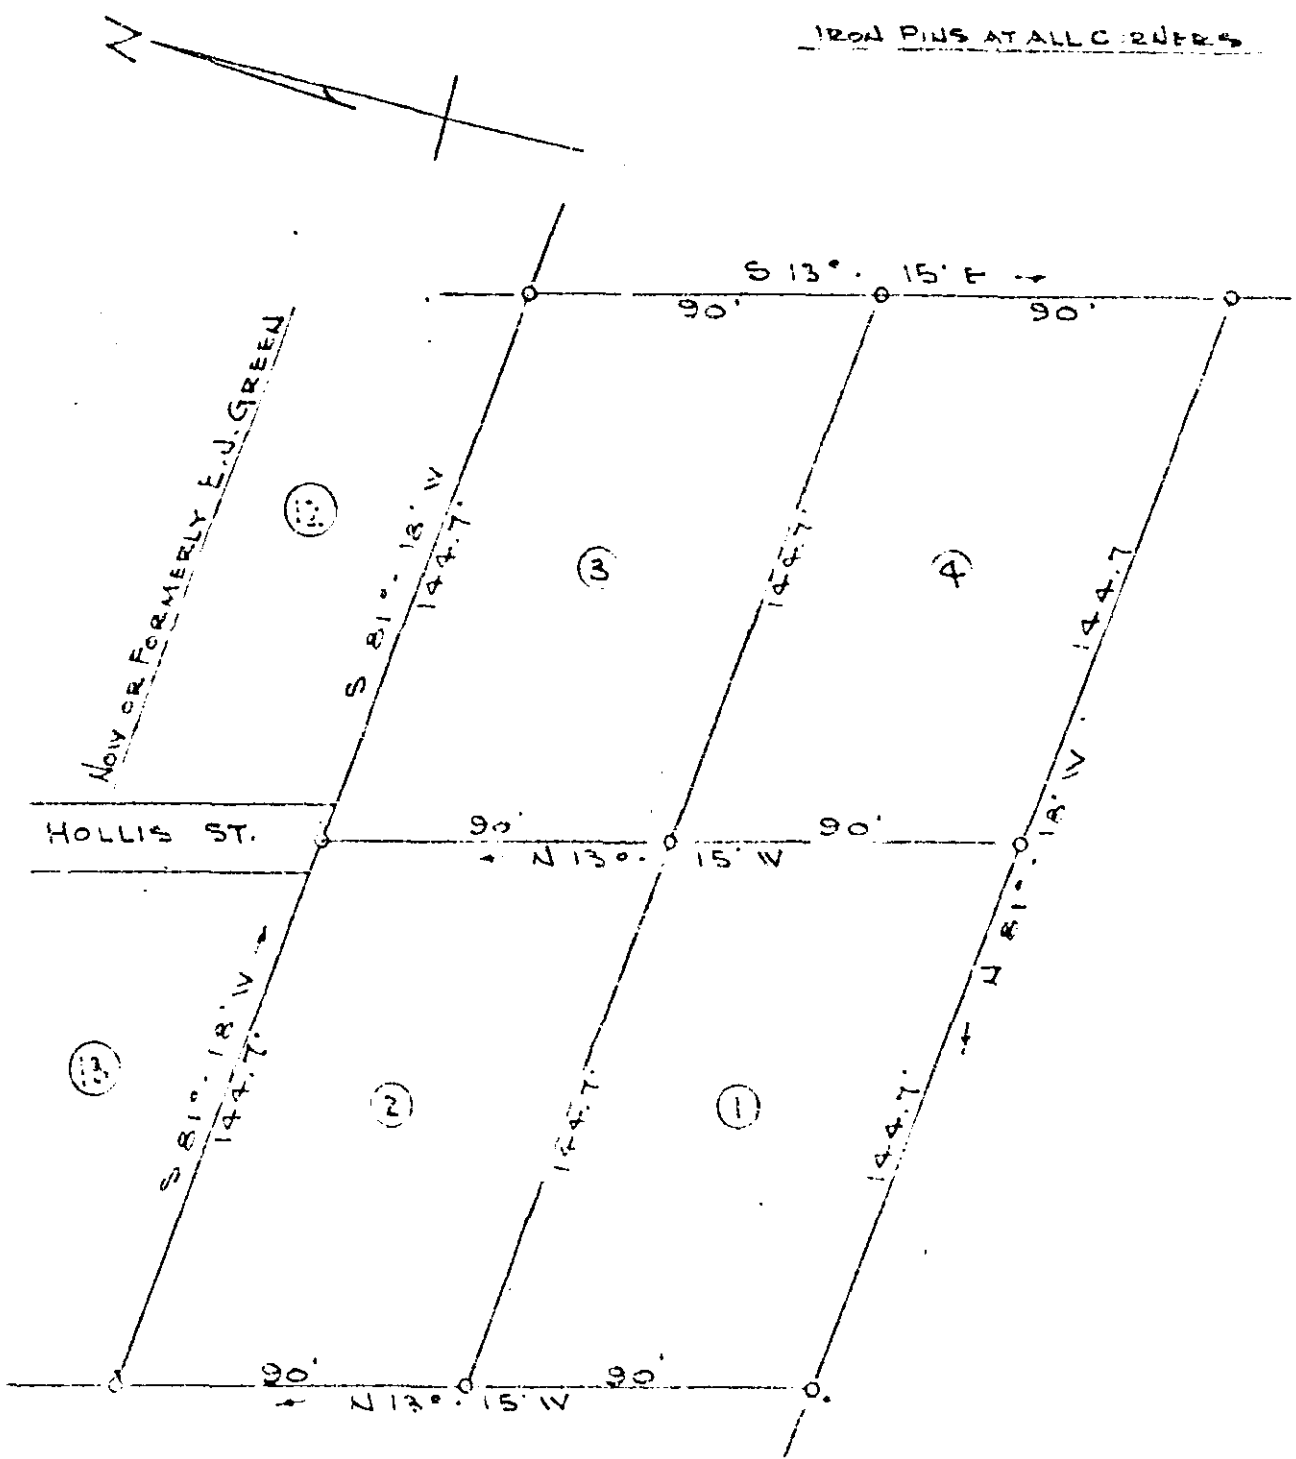

Plat Book LL, Page 71 A

GREENVILLE COUNTY
 AUG 23 11 15 AM 1956

Property of: _____
 MIRA M. ODUM

Located in Greenville County, S. C.
 Beyond West Greenville off of the Easley Hwy.

Scale: 1" = 50' Dated: August 20, 1956

Pickell & Pickell, Engineers
 Greenville, S. C.

50 d
 Plat - in

21484

AUG 23 1956

LL-71

21484 Plat This 23 Aug 1956
 and Recorded in Vol. 64 Page 71 of

 Register Meane Conveyance Greenville County, S. C.