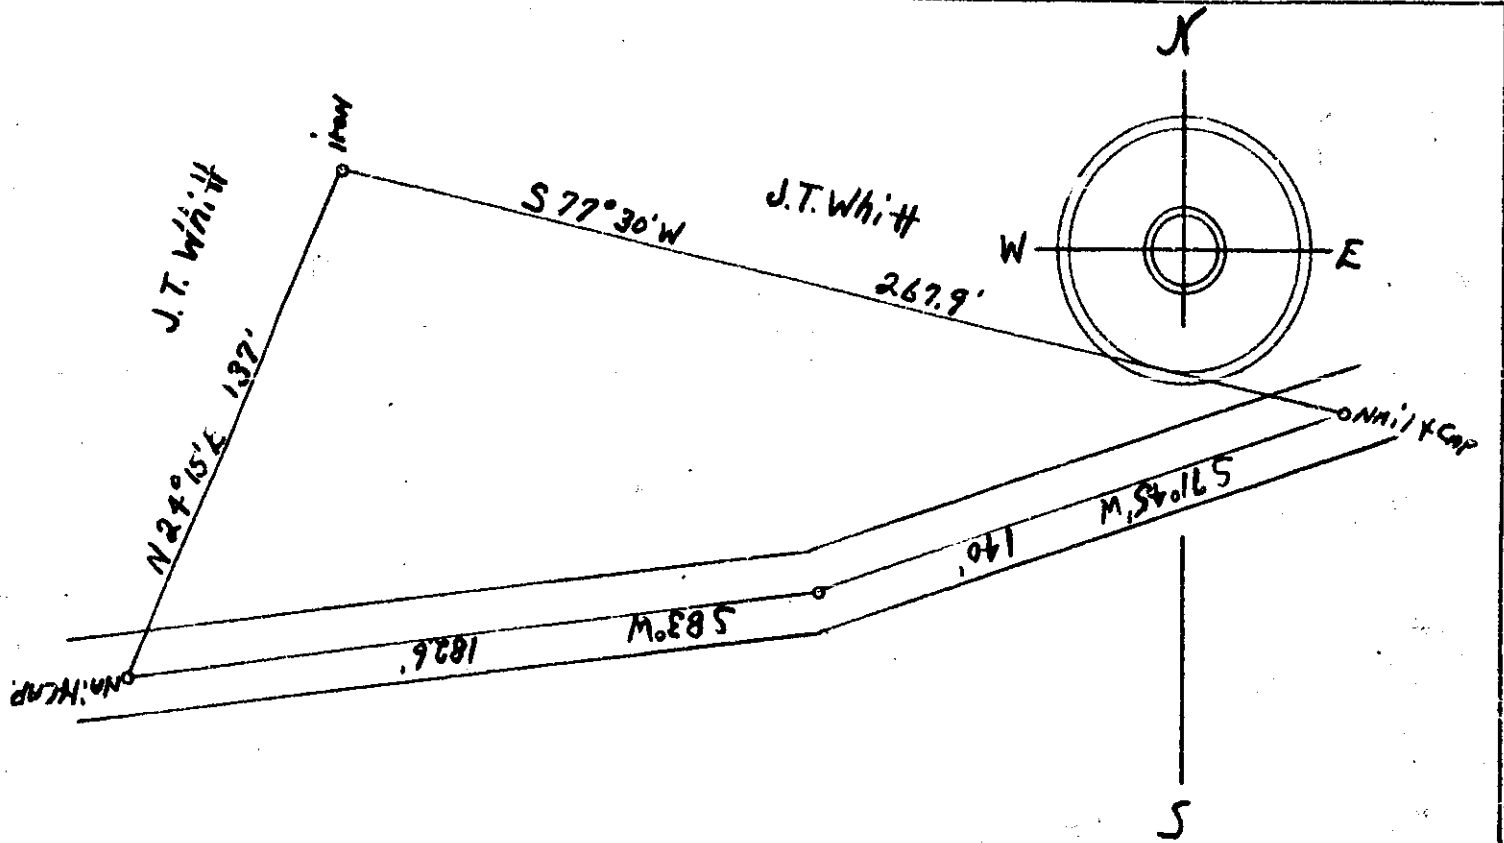

Plat Book PP, Page 120

South Carolina
Greenville County

Plat Showing
Lot for
J.J. Whitt
0.43 Acres
Scale: 1" = 50' Sept. 25, 1958
T. J. Leslie, Reg. Surveyor
H. J. Martin, Ass't.

PP-120

FILED
GREENVILLE CO. S. C.
OCT 6 11 24 AM 1958

OLLIE C. WORTH
R. F. G.

9091

Part in 506 OCT 6 1958

9091 Filed This 6 day of Oct 1958
And Recorded in P.P. page 120 of M.
Ollie C. Worth
Registrar Mesne Conveyance Greenville County, S. C.