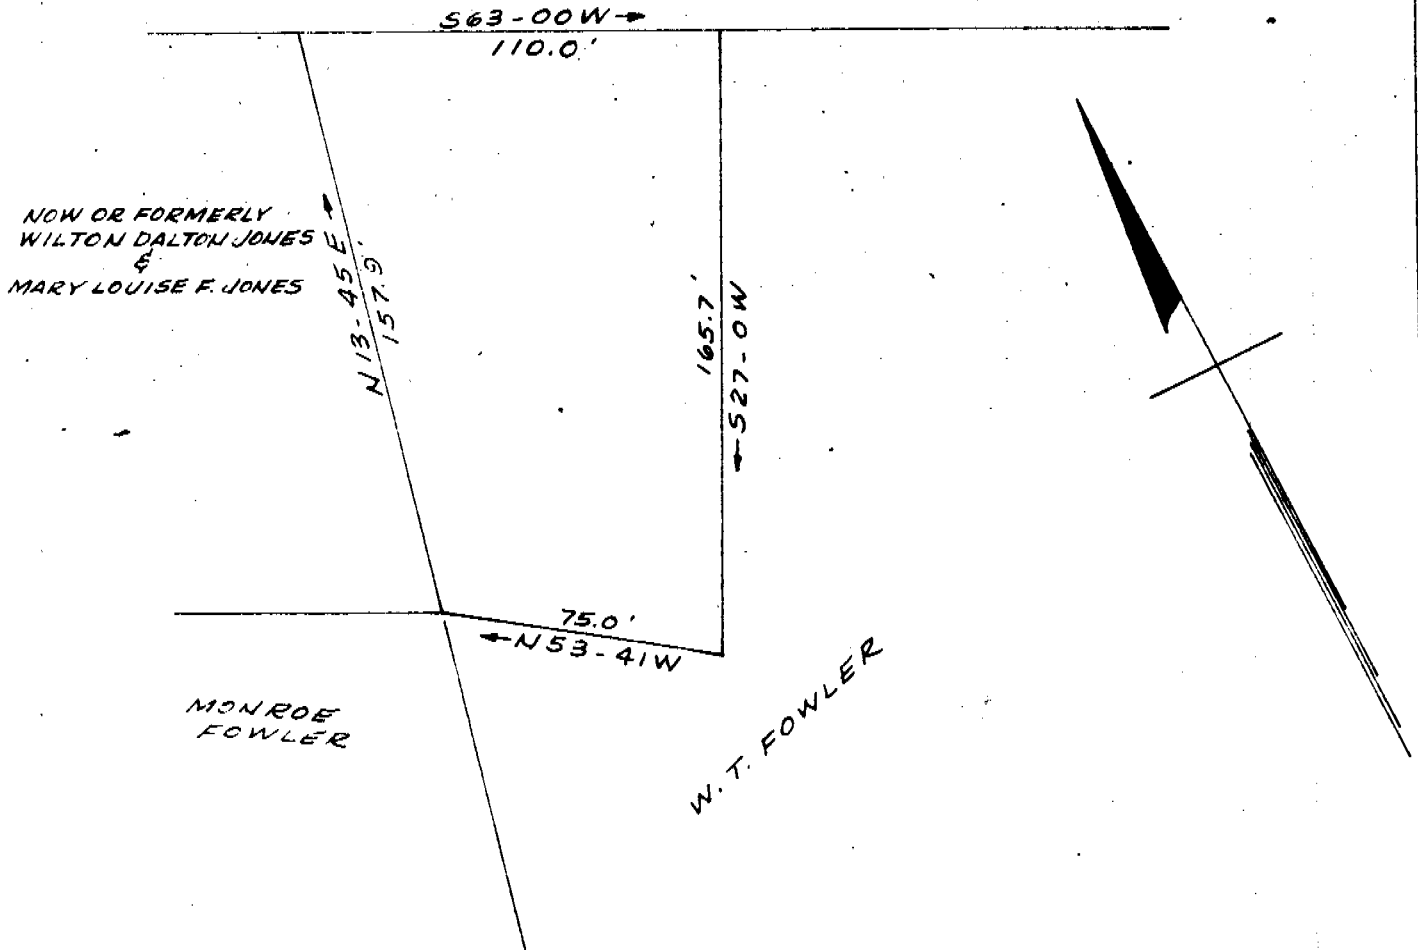

REF: PORTION OF W.T. FOWLER EST.

GREENVILLE

OLD U. S. 276

SIMPSONVILLE

PROPERTY OF
EARL ROSS & MARTHA F. ROSS
 NEAR MAULDIN, S.C.

SCALE 1"=50' MAR. 3, 1961

SURVEY BY R.B. BRUCE R.L.S. 1952

APR 1 11 52 AM 1961

100
 Picture

APR 1 1961

24218

Recorded April 1, 1961 at 11:52 A. M. #24218