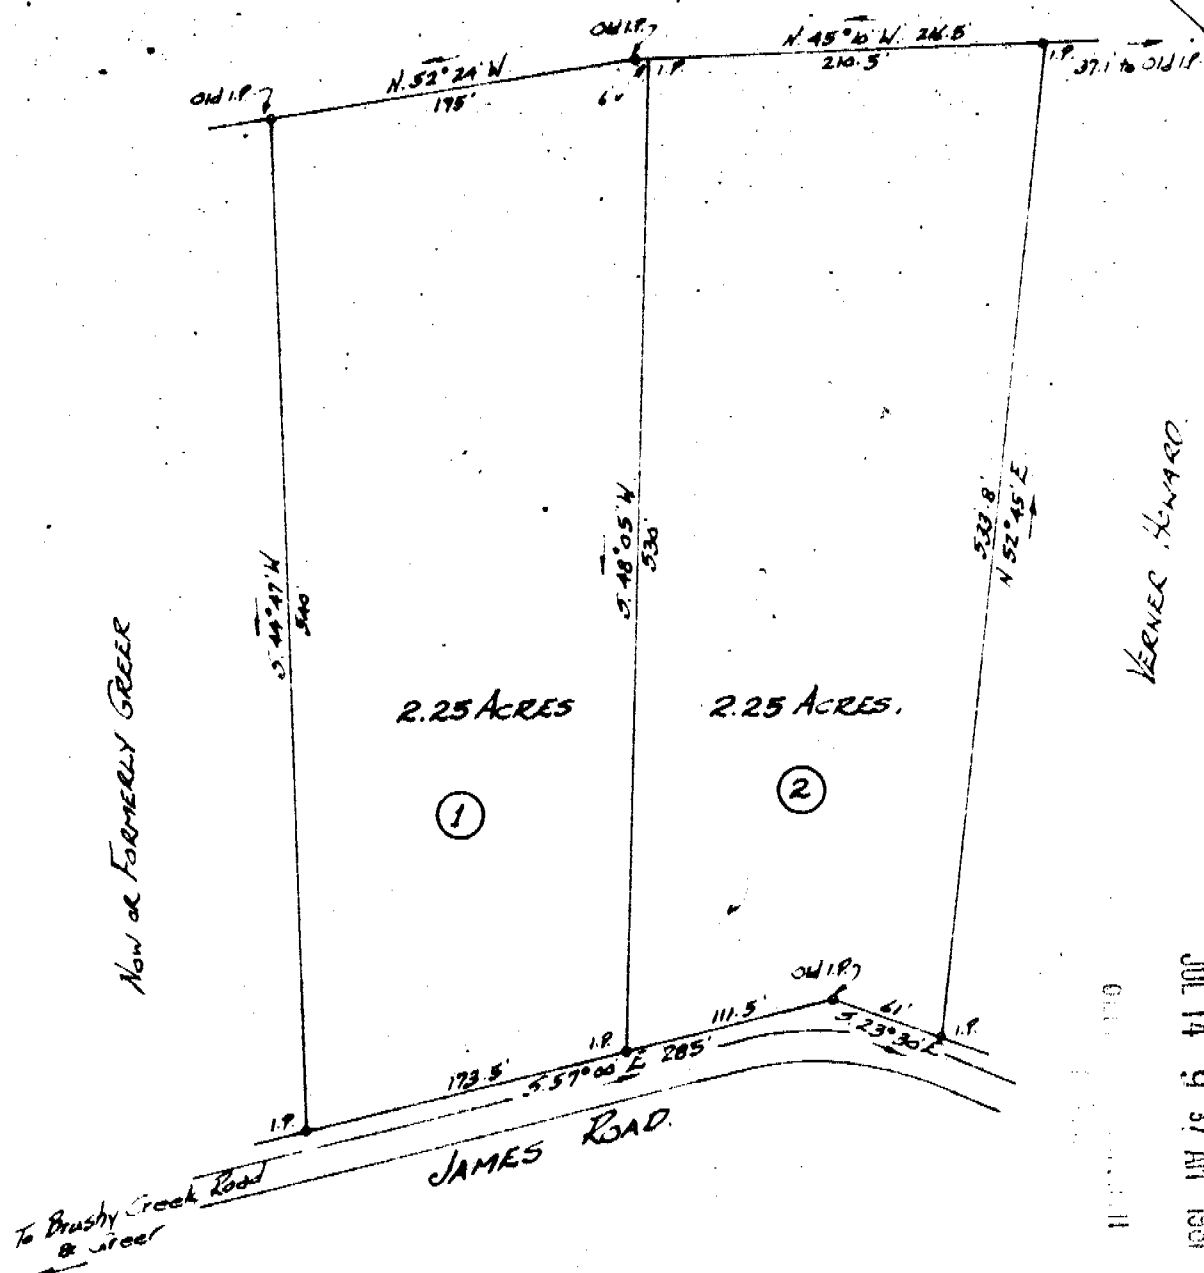

CITY OF GREER.

VERNER HOWARD

JUL 14 9 37 AM 1961

PROPERTY OF VERNER HOWARD.

Located approx 1 mile south of Greer.

CHICK SPRINGS TOWNSHIP GREENVILLE COUNTY
SOUTH CAROLINA.

SCALE: 1" = 100 FEET

JUNE 29, 1961.

Survey made June 28 & 29, 1961.

John A. Simmons - Reg. Surveyor #2212
Greer, S.C.

JUL 14 1961

1647

NOTE: This shows is out of Lot 234 a part of Lot 233 as shown on plot of J. H. James Estate, made by S. C. Mast Oct. 1940.

Recorded July 14, 1961 at 9:37 AM 1961

13