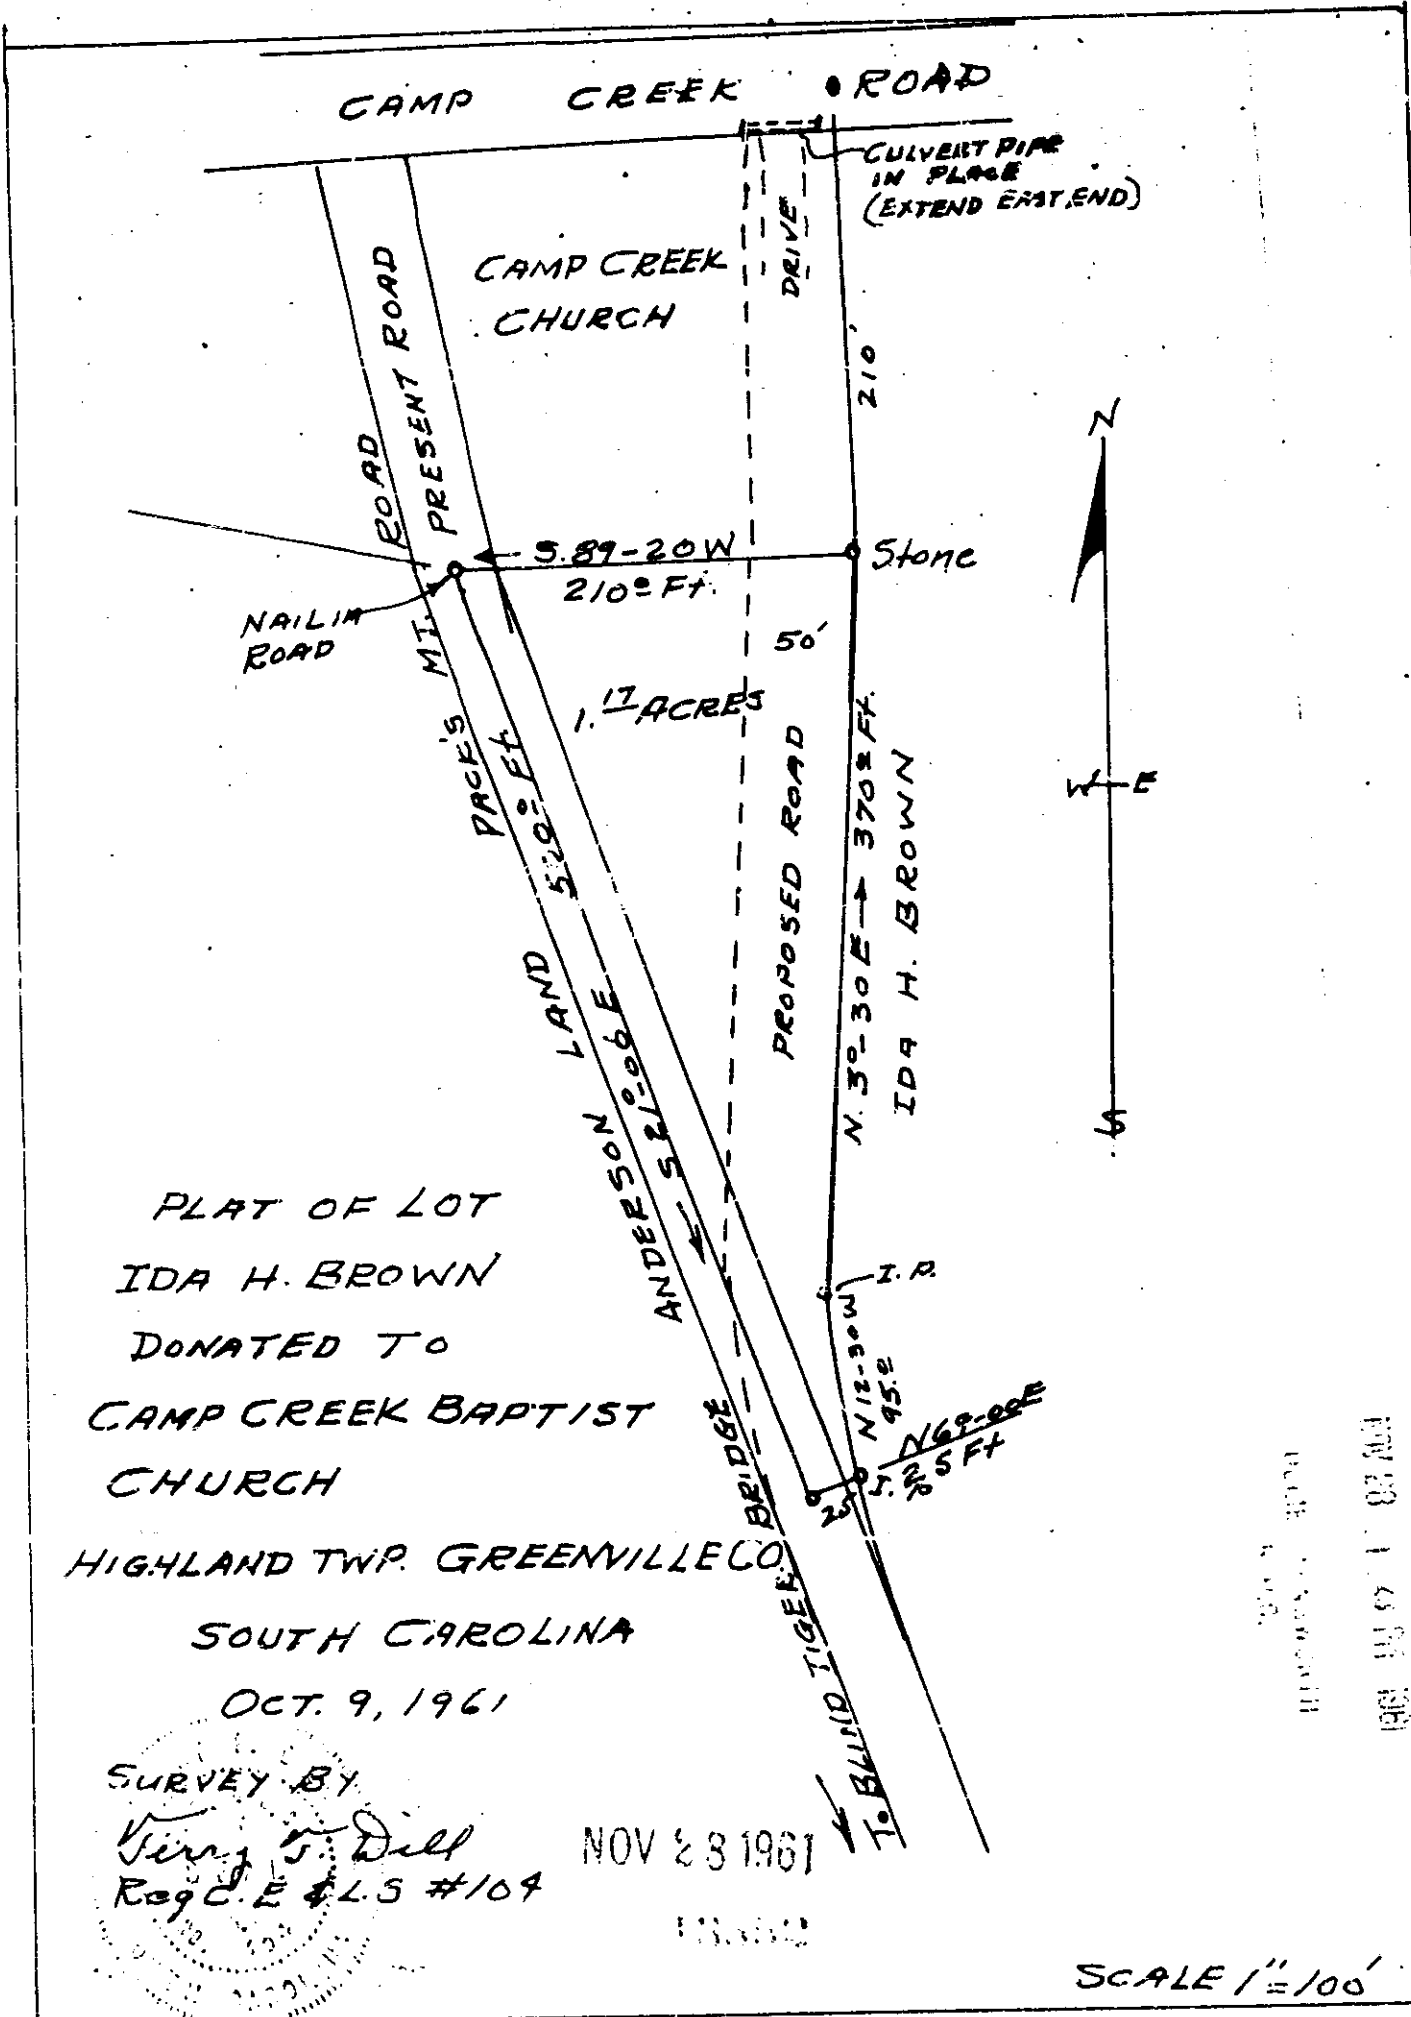

# Plat Book W W, Page 191

PLAT OF LOT  
 IDA H. BROWN  
 DONATED TO  
 CAMP CREEK BAPTIST  
 CHURCH

HIGHLAND TWP. GREENVILLE CO.  
 SOUTH CAROLINA  
 OCT. 9, 1961

SURVEY BY  
 Jerry S. Dill  
 Reg. C. E. & L. S. #104

NOV 28 1961

RECORDED  
 NOV 28 1 43 PM 1961

GREENVILLE  
 REC'D

SCALE 1" = 100'