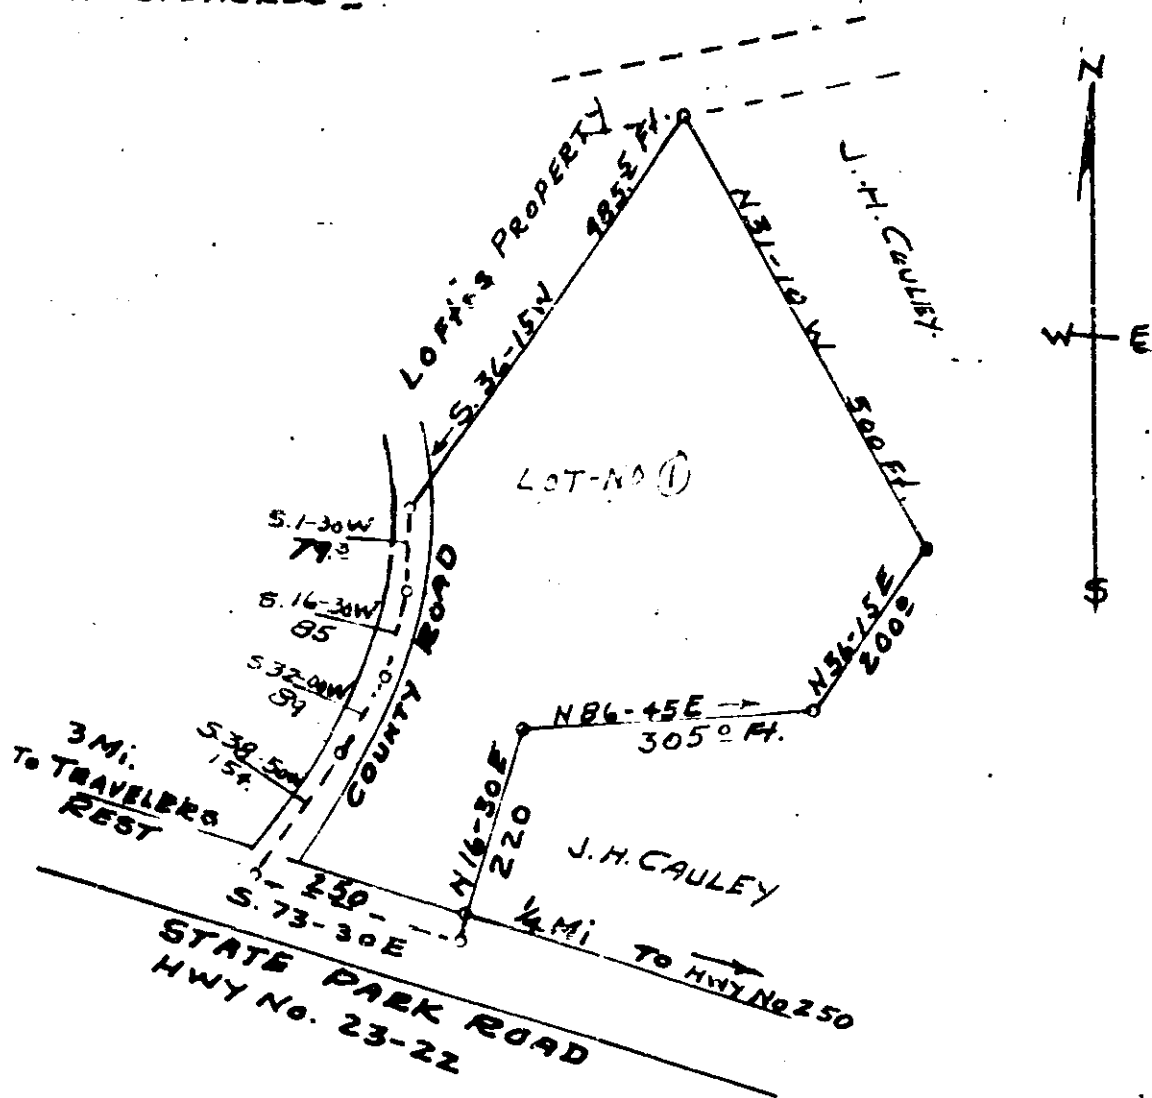

AREA = 6.2 ACRES ±

PLAT OF PROPERTY OF
 J. H. CAULEY.
 CHICK SPR. TWP. GREENVILLE CO.

SOUTH CAROLINA
 SEPT. 22 1962

SURVEY BY
Terry T. Dill
 Reg. C.E. & L.S. No 104

SEP 24 1962
 Recorded September 24, 1962 at 10:59 A. M. #8068