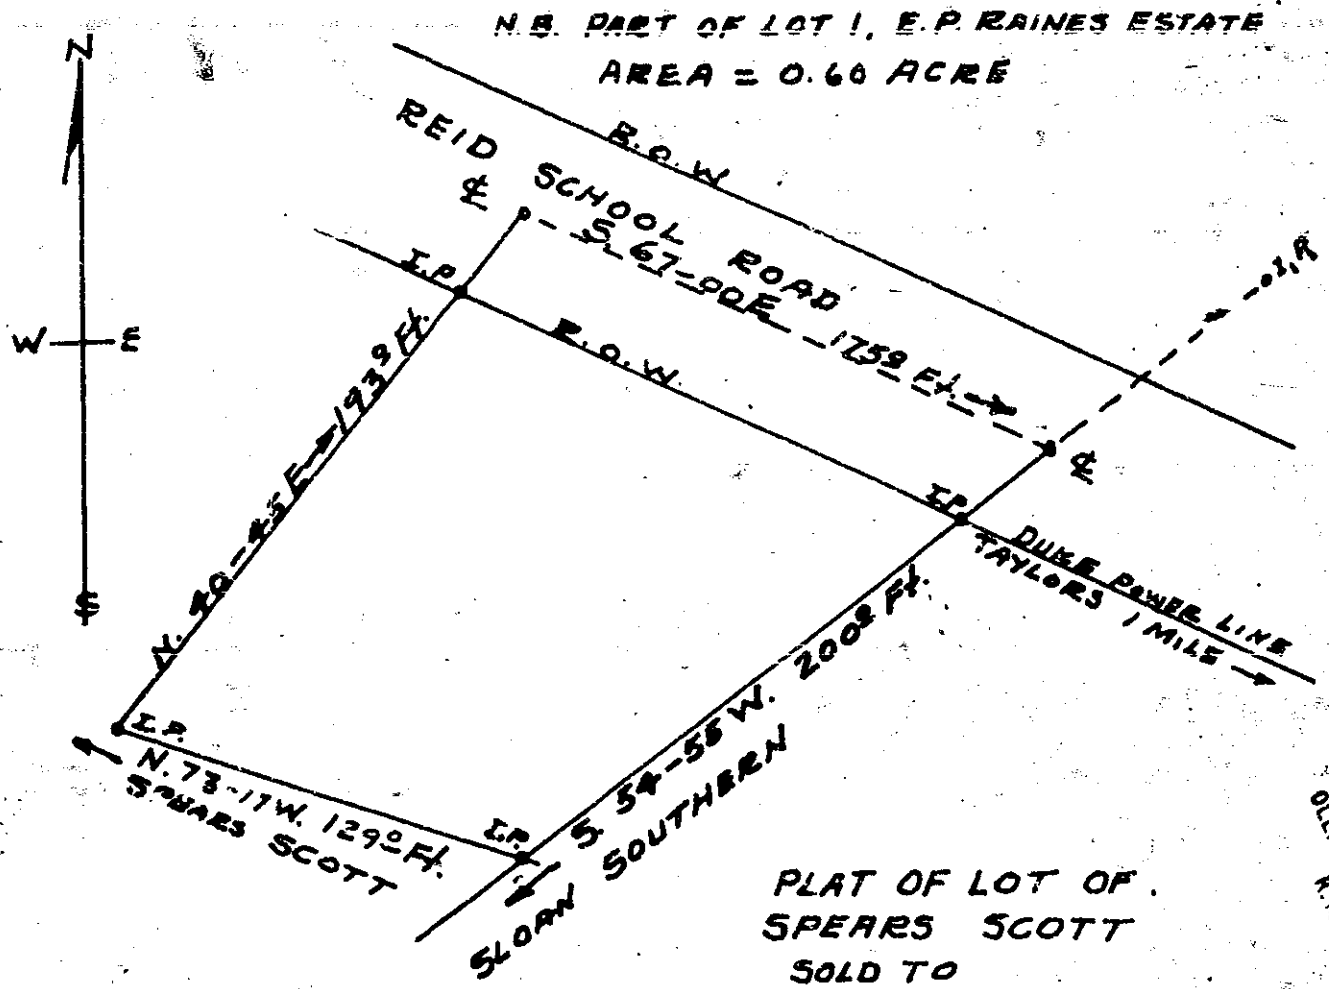

Plat Book WW, Page 398

Recorded November 20, 1962 at 4:59 P. M. #13335

PLAT OF LOT OF
SPEARS SCOTT
SOLD TO
BEN E. GRIFFITH
CHICK SPRINGS TWP. GREENVILLE CO.
SOUTH CAROLINA
NOV. 1, 1962

SURVEY BY
Terry J. Dill
Reg C.E. & L.S. NO. 104

NOV 20 1962
SCALE 1" = 50'
13335

FILED
GREENVILLE CO. S.C. 1962
NOV 20 4 59 PM
OLLIE FLEMING WORTH
R.M.C.

Mail
W/1
Preed