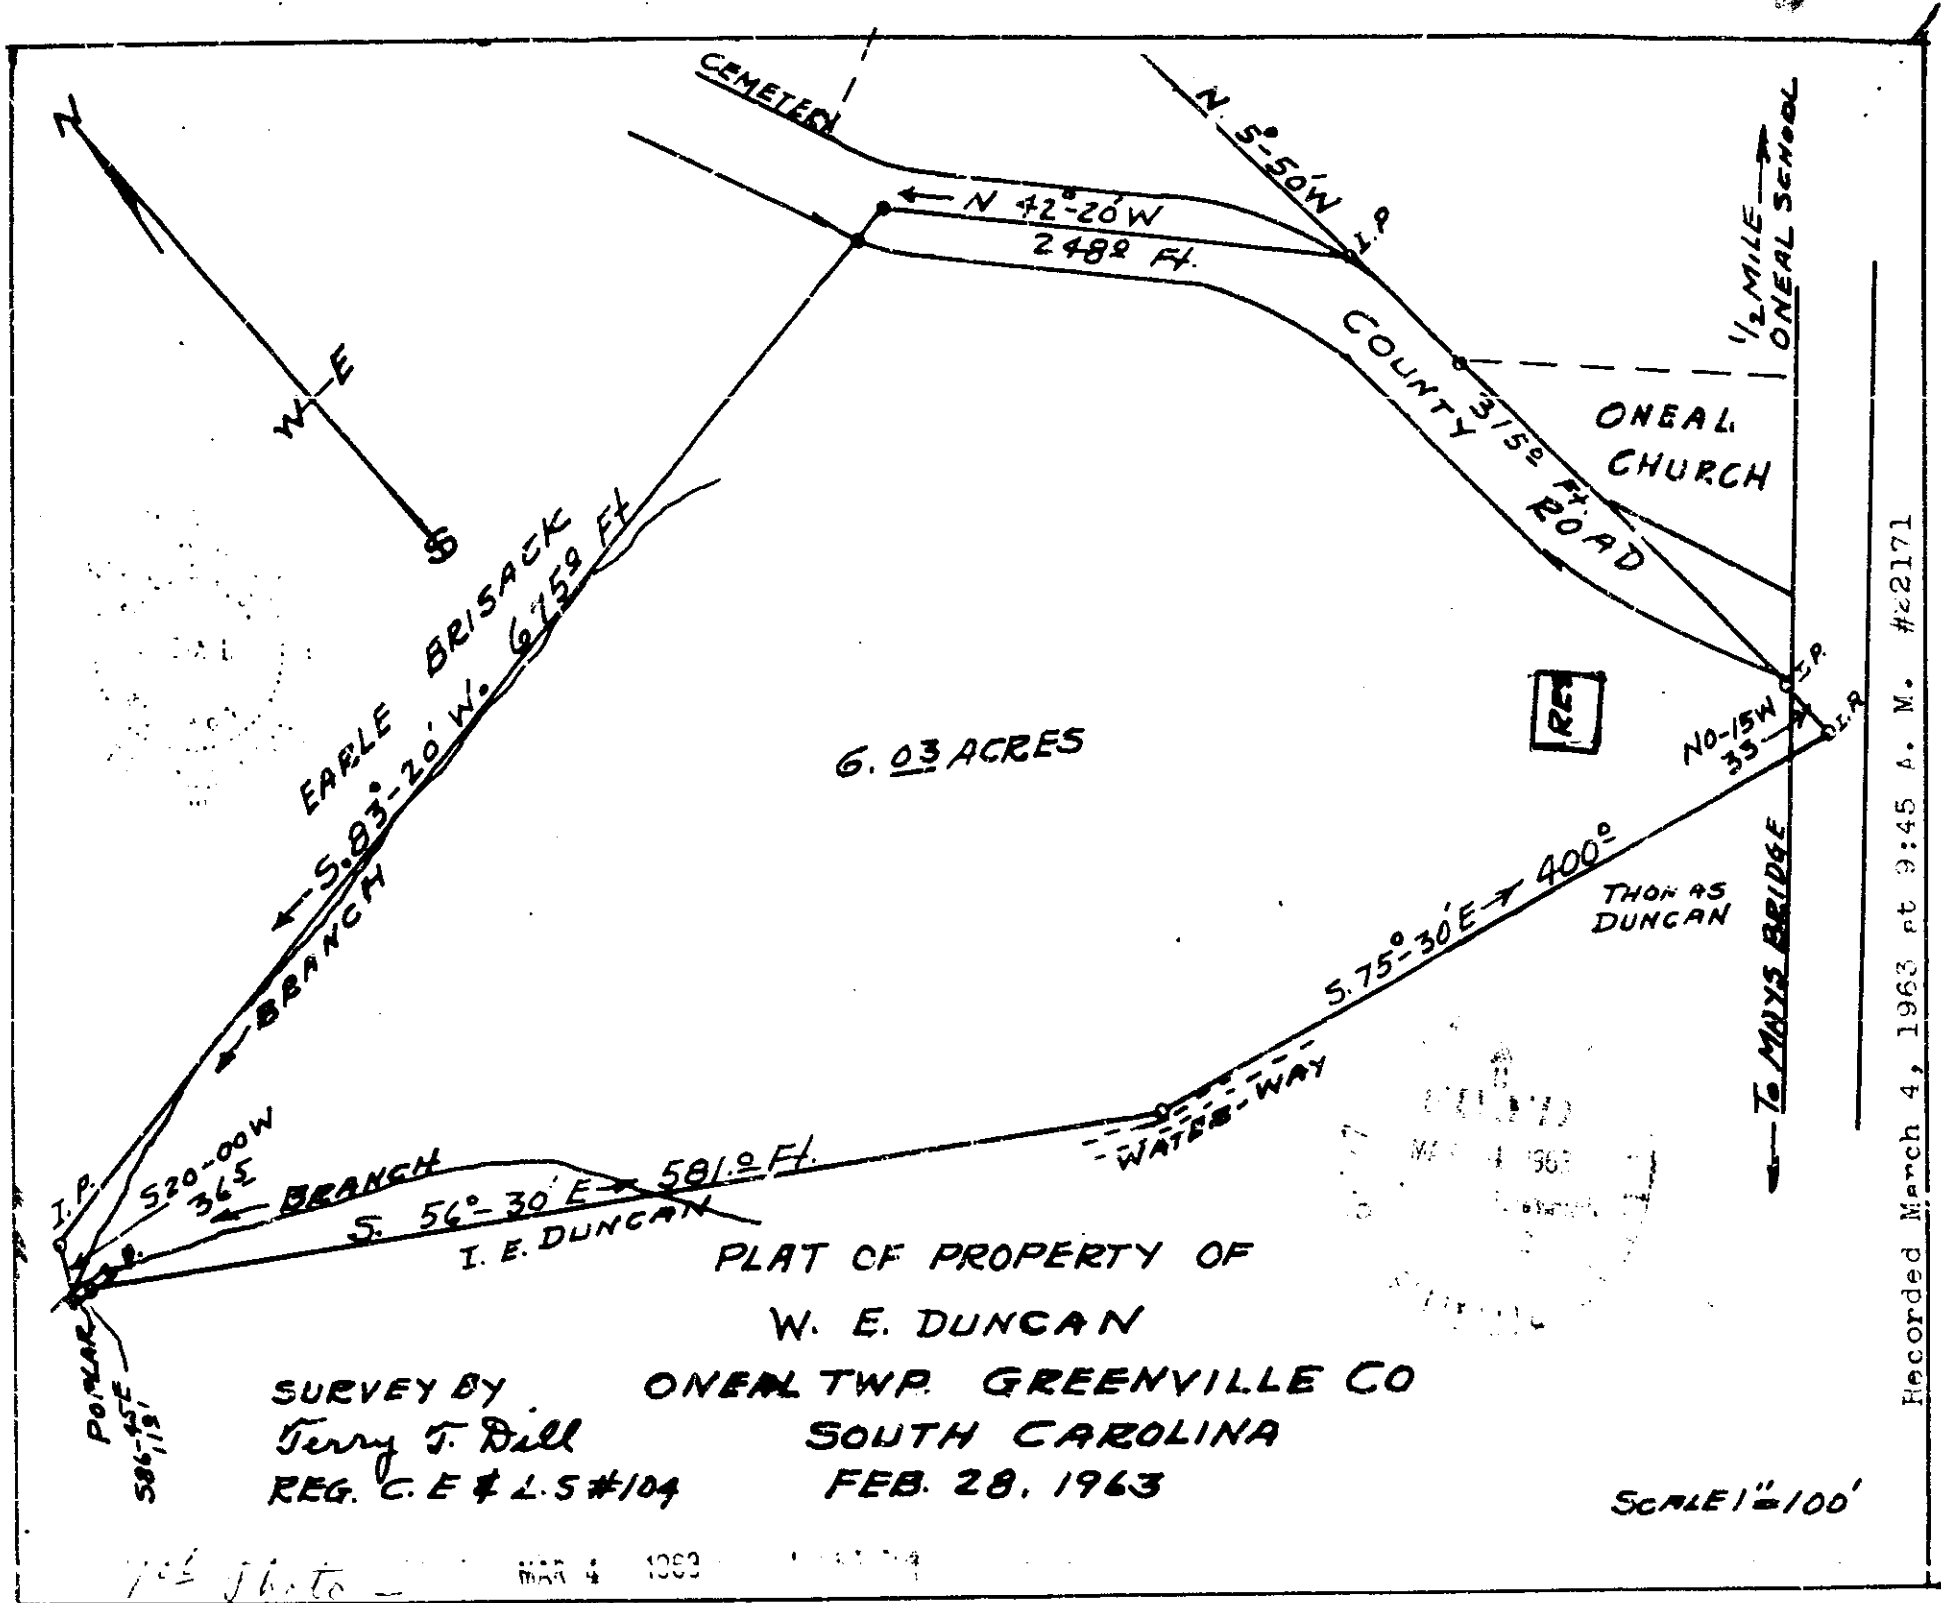

Plat Book WW, Page 449

6.03 ACRES

PLAT OF PROPERTY OF
W. E. DUNCAN

SURVEY BY
Terry T. Dill
REG. C. E. # 2.5 # 104

ONEAL TWP. GREENVILLE CO
SOUTH CAROLINA
FEB. 28, 1963

SCALE 1" = 100'

Recorded March 4, 1963 at 9:45 A. M. #2171