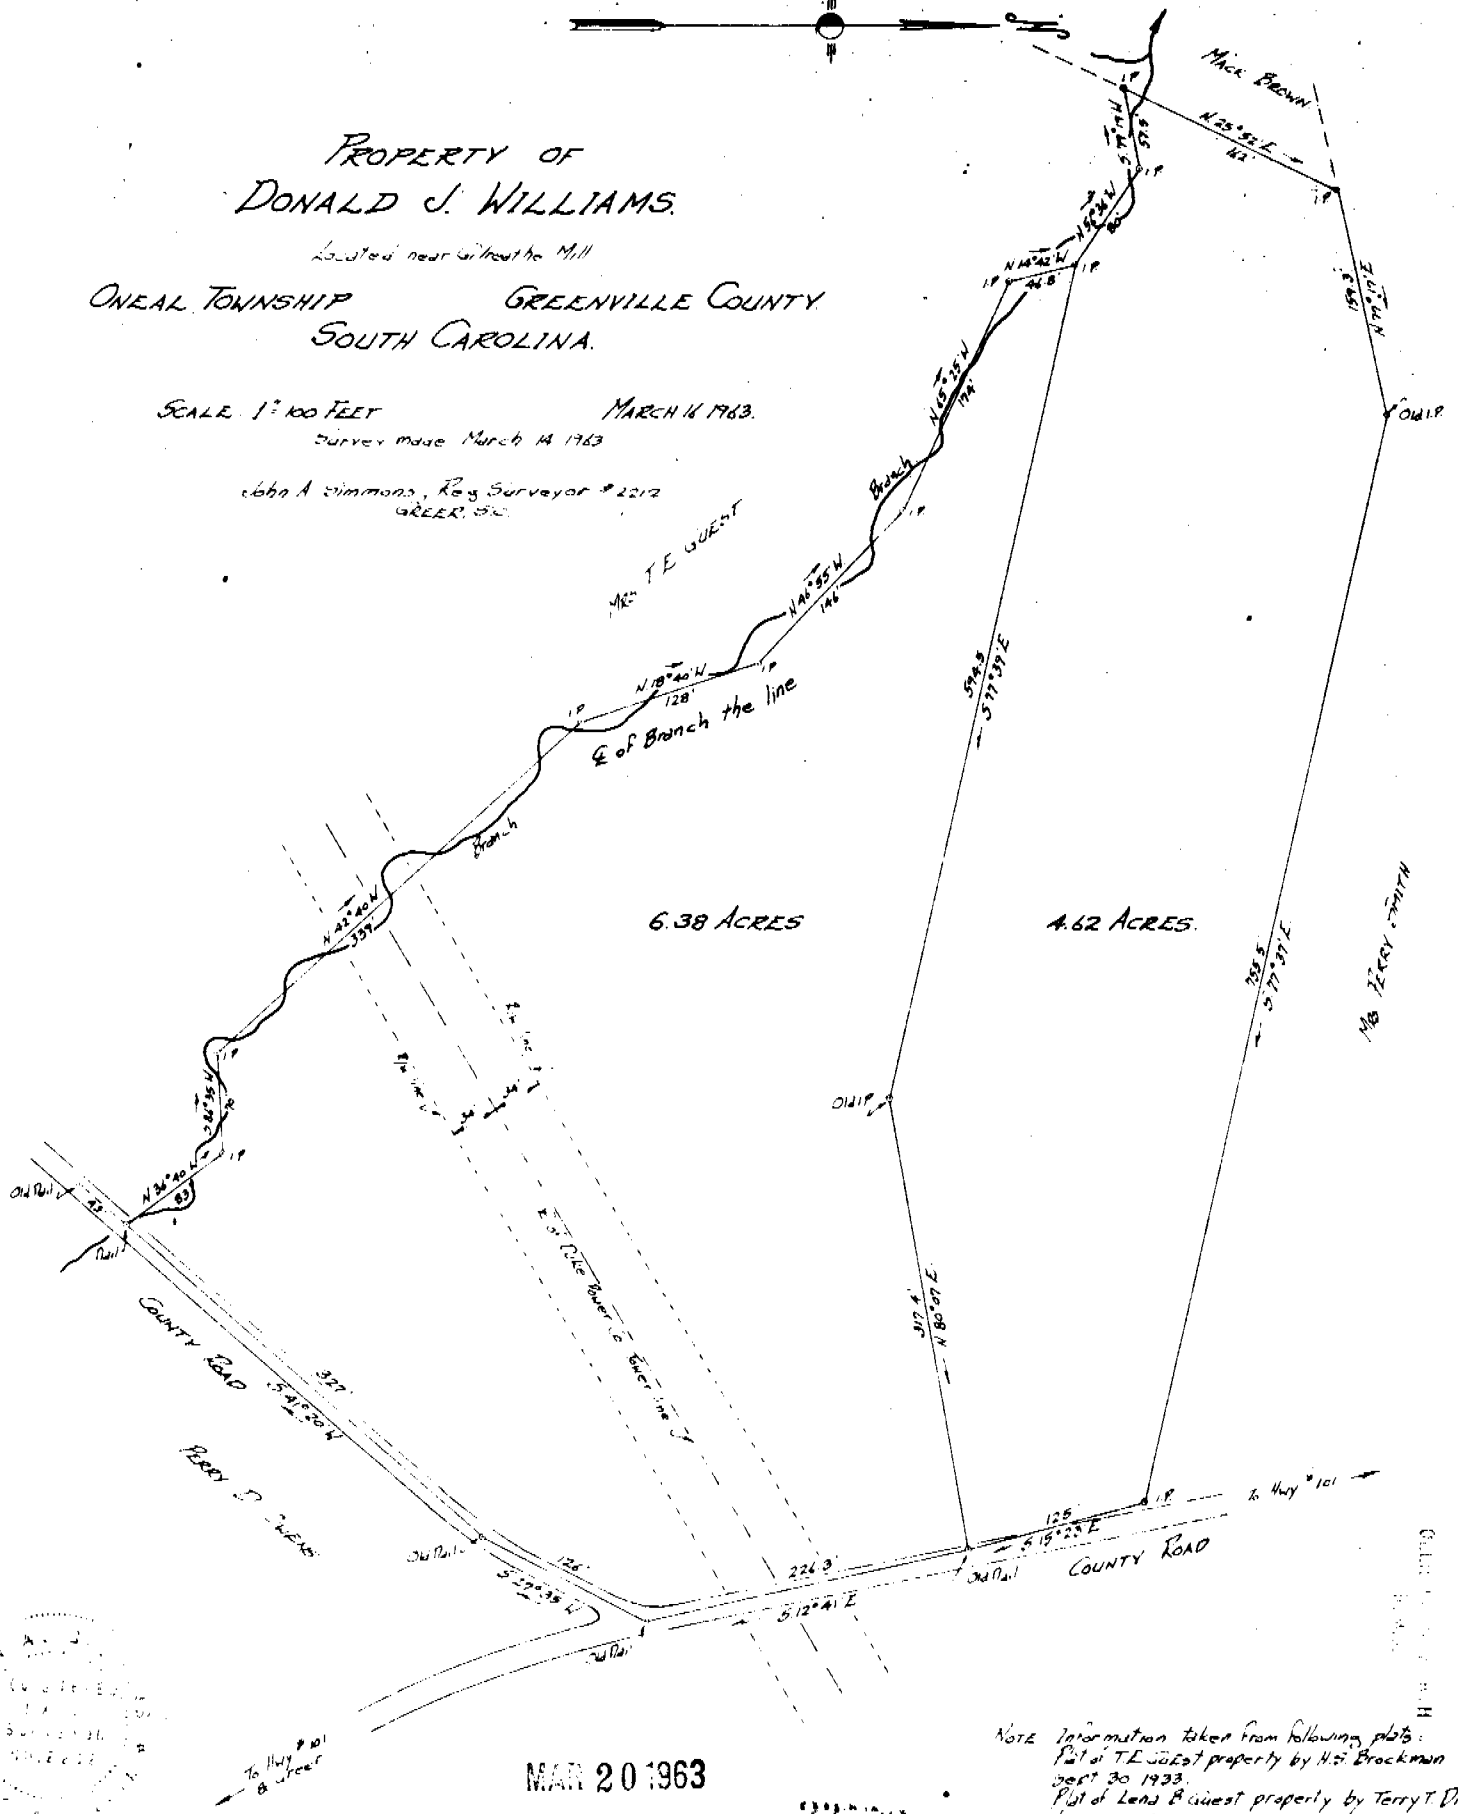

PROPERTY OF  
DONALD J. WILLIAMS.

Located near Walnut the Mill

ONEAL TOWNSHIP GREENVILLE COUNTY  
SOUTH CAROLINA.

SCALE: 1" = 100 FEET

MARCH 16 1963.

Survey made March 14 1963

John A. Simmons, Reg. Surveyor # 2212  
GREENVILLE, S.C.

6.38 ACRES

4.62 ACRES

MAR 20 1963

Recorded March 20, 1963 at 11:06 A. M. #23772

NOTE Information taken from following plats:  
Plat of T.L. Scalet property by Hosi Brockman  
Sept 30 1933.  
Plat of Lena B. Scalet property by Terry T. Dill  
June 10 1941.