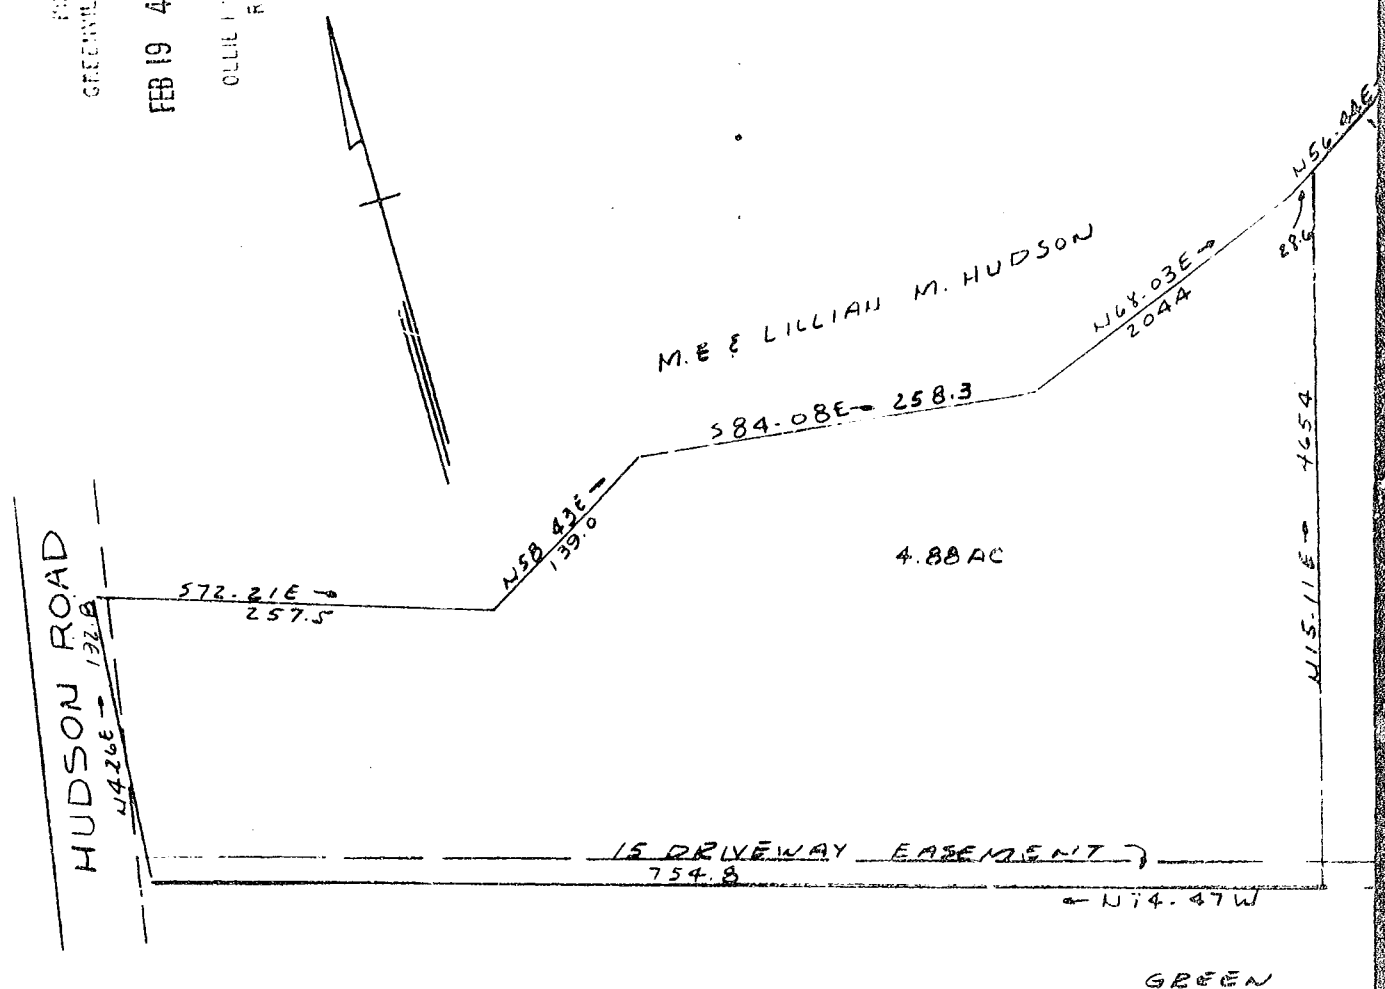

FILED
GREENVILLE CO. S.C.

FEB 19 4 21 PM 1964

OLLIE F. SMITH
R.M.C.

GREEN

2.00 side

999 - 66 + 67

PROPERTY
FRANK E. FRID
NEAR GREENVILLE, S.C.
SCALE 1 = 100

Recorded February 19, 1964 at 4:21 P. M. #23614

CAROLINA ENGINEERING & SURVEYING
GREENVILLE S.C.

PROPERTY OF
 FRIDDLE-
 WILLE, S.C.
 6 FEB 1964

100-13-1064
 23.14

ENGINEERING & SURVEYING CO.