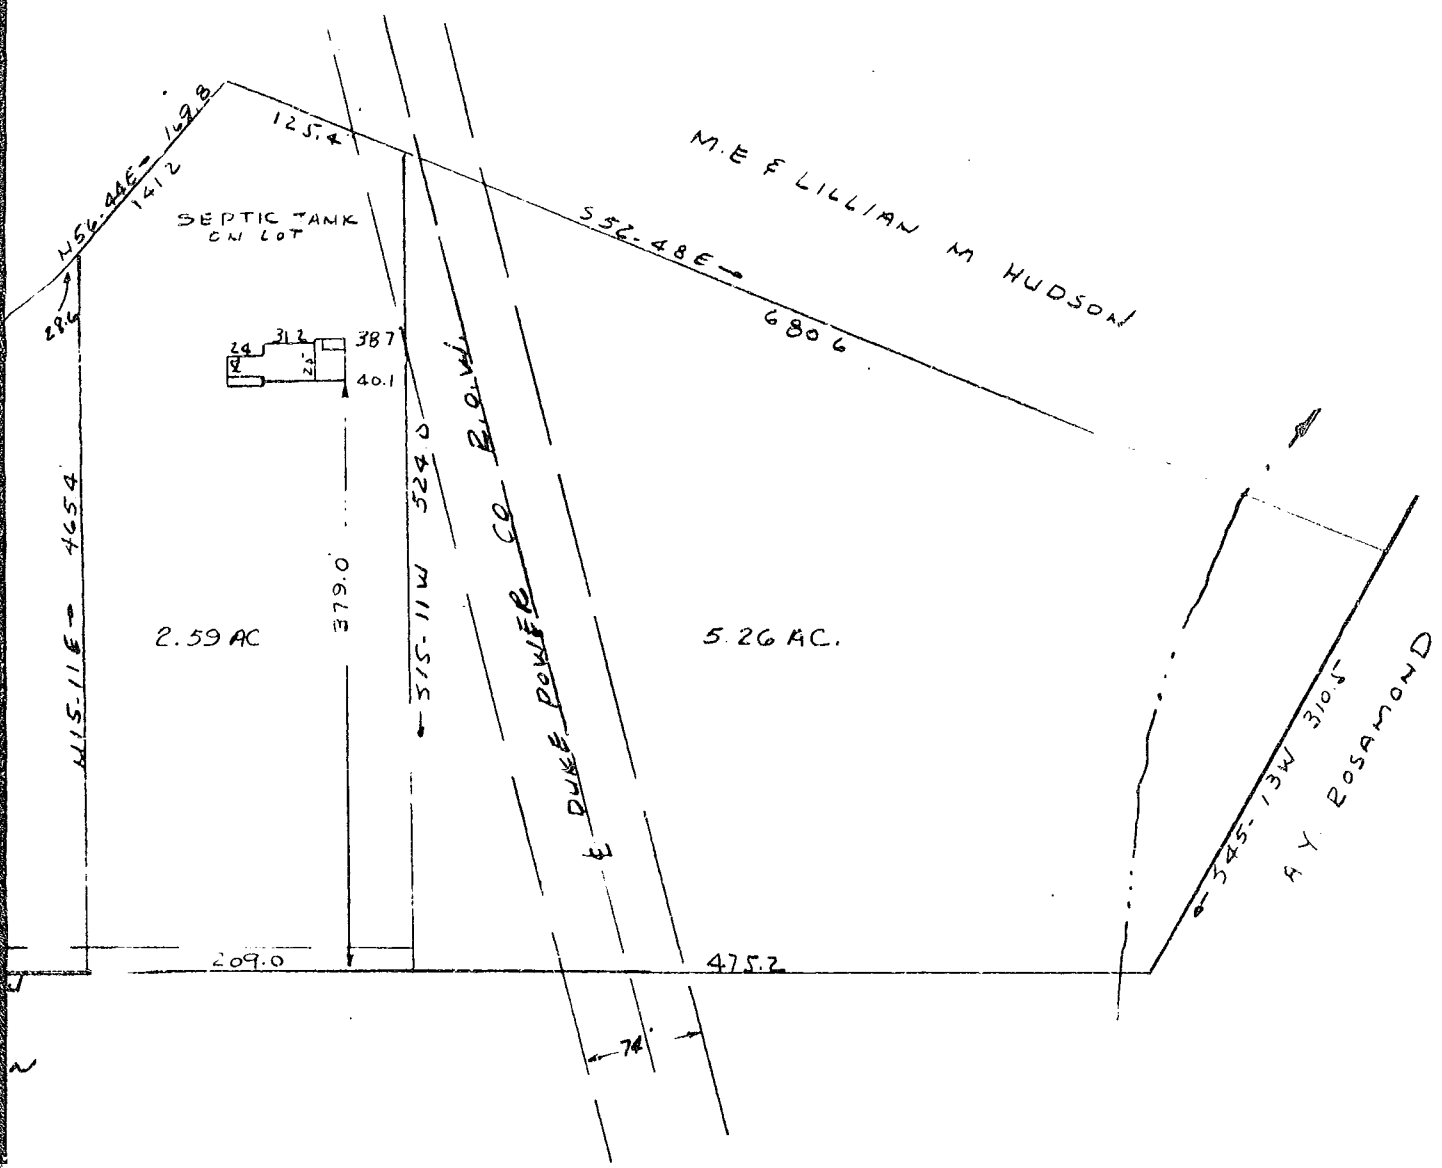

FILED
GREENVILLE CO. S.C.

FEB 19 4 21 PM 1964

OLLIE F. SMITH
R.M.C.

GREEN

2.00 side

999 - 66 + 67

PROPERTY
FRANK E. FRID
NEAR GREENVILLE, S.C.
SCALE 1 = 100

Recorded February 19, 1964 at 4:21 P. M. #23614

CAROLINA ENGINEERING & SURVEYING
GREENVILLE S.C.

PROPERTY OF
 FRIDDLE-
 WILLE, S.C.
 6 FEB 1964

100-13-1064
 23.14

ENGINEERING & SURVEYING CO.