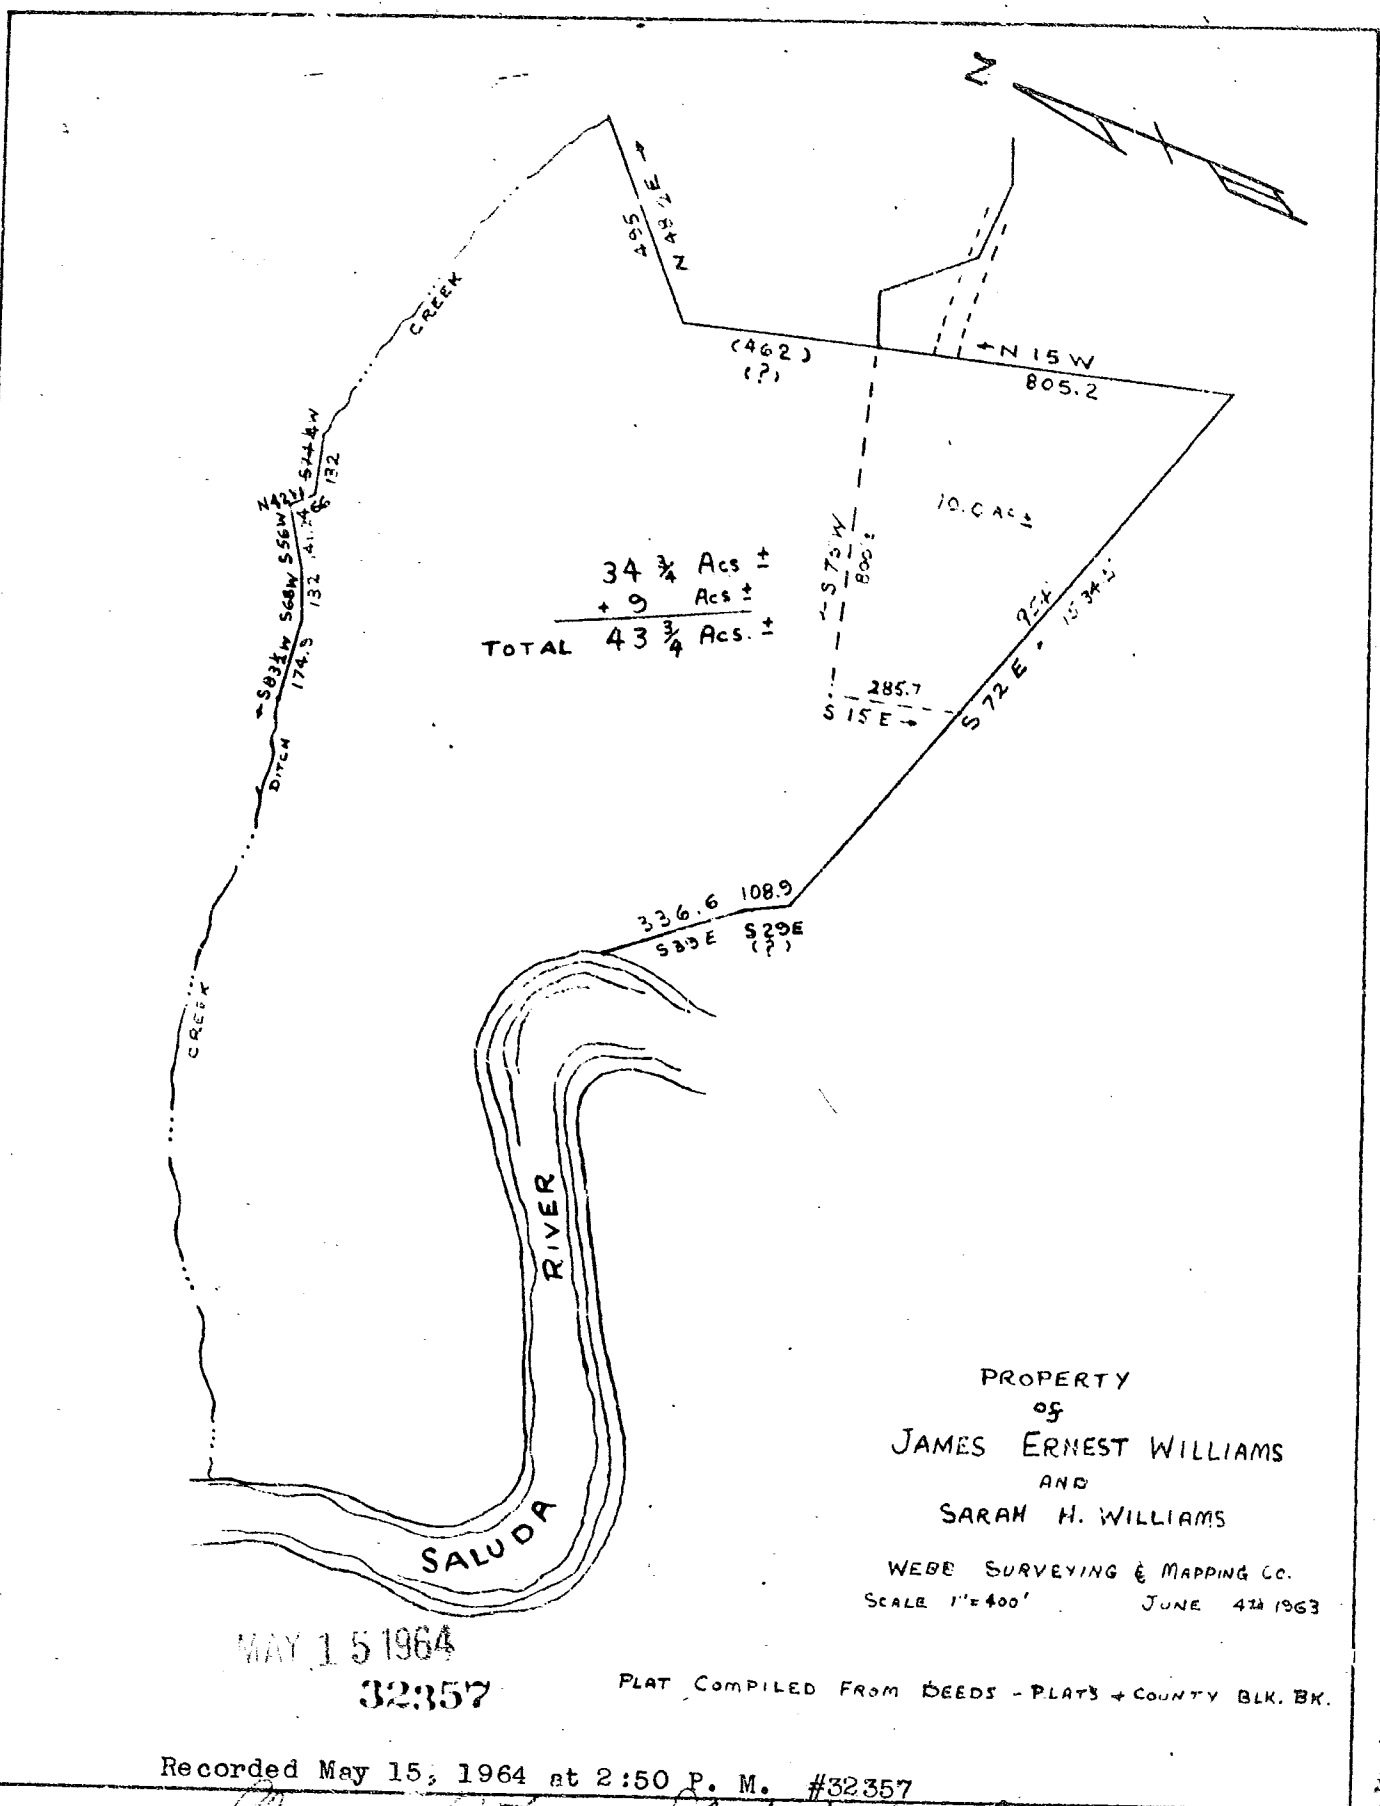

Photos 1.00

PROPERTY
of
JAMES ERNEST WILLIAMS
AND
SARAH H. WILLIAMS
WEBB SURVEYING & MAPPING CO.
SCALE 1" = 400' JUNE 4th 1963

MAY 15 1964
32357

PLAT COMPILED FROM DEEDS - PLATS + COUNTY BLK. BK.

Recorded May 15, 1964 at 2:50 P. M. #32357