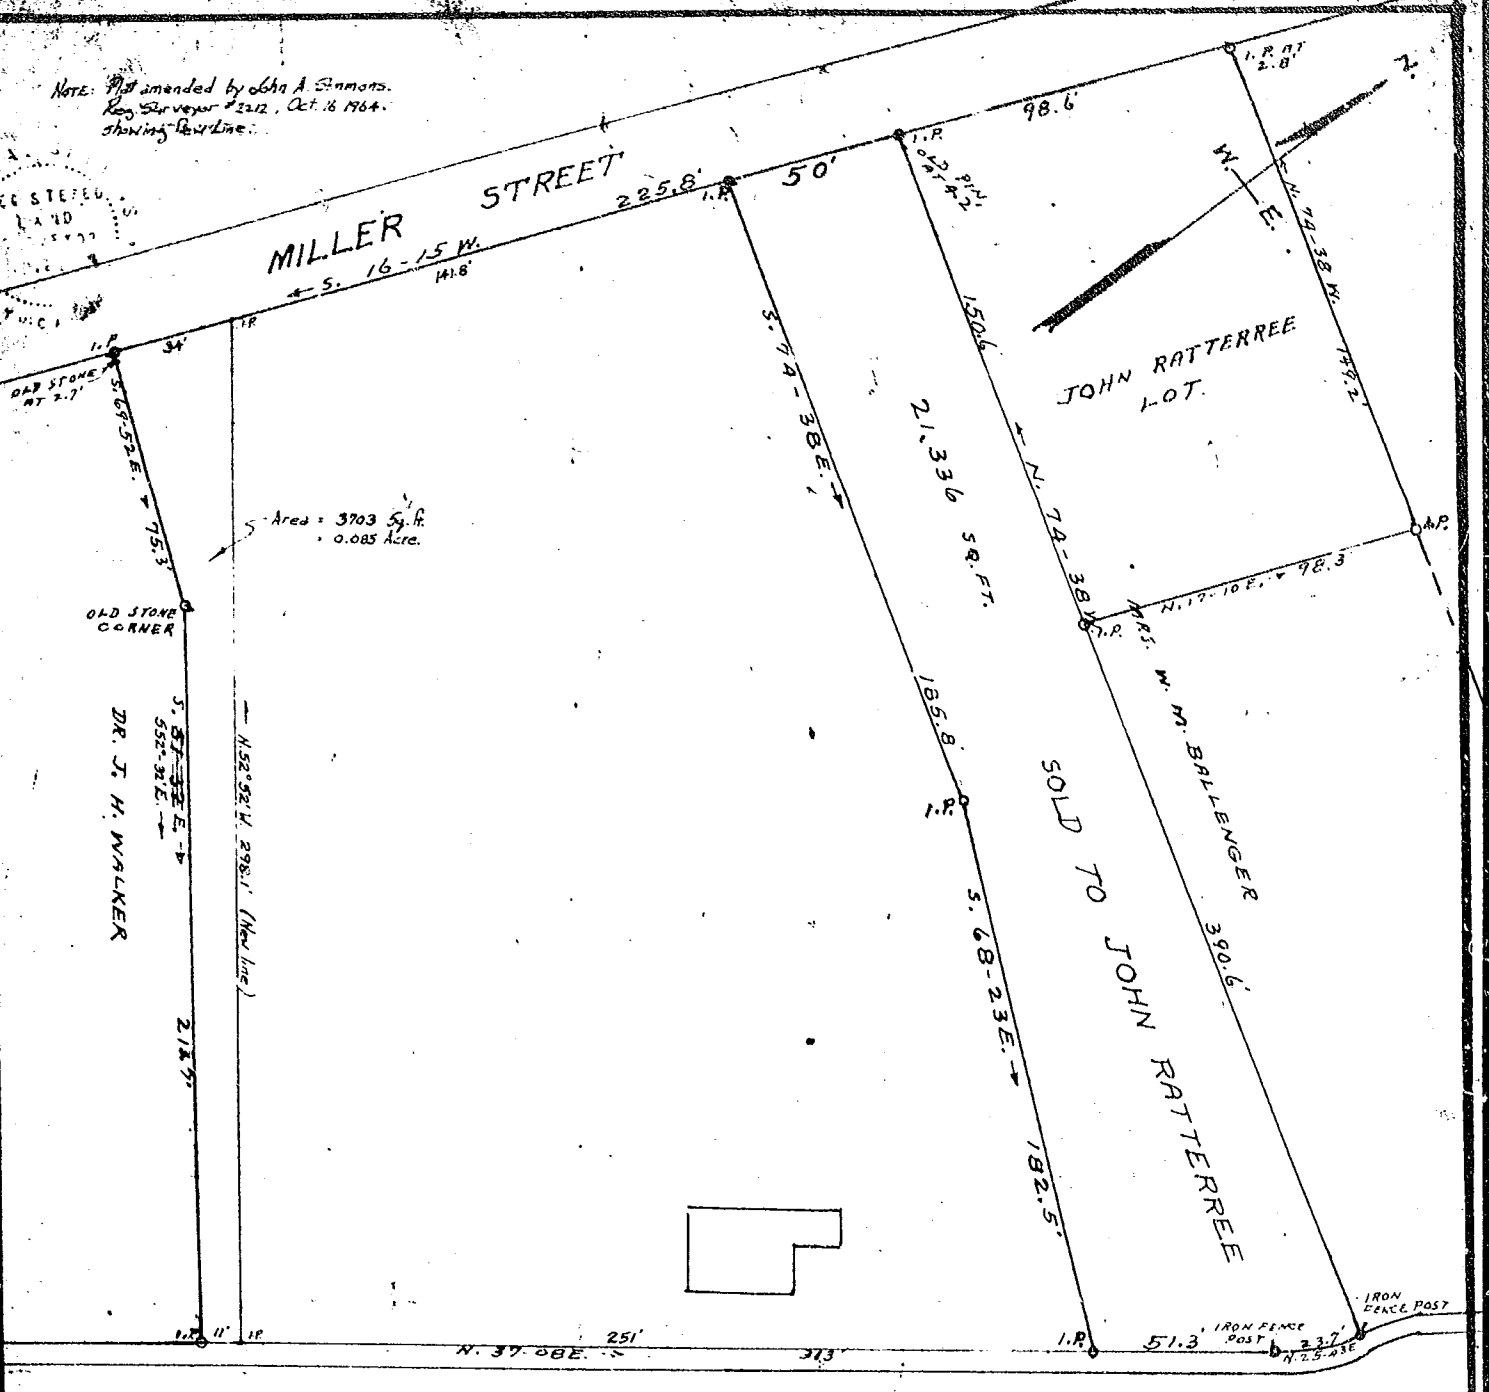

NOTE: Plot amended by Olan A. Simmons.  
 Reg. Surveyor #2312, Oct. 18 1964.  
 Showing Rear Line.

Area = 3703 Sq. ft.  
 = 0.085 Acre.

SOLD TO JOHN RATTERREE

JOHN RATTERREE LOT.

MRS. W. M. BALLENGER

SOUTH MAIN STREET

PROPERTY OF  
**MAIDA WESTMORELAND & DR. W. T. WALKER**

LOCATED IN GREER  
 CHICK SPRINGS TOWNSHIP GREENVILLE COUNTY

SOUTH CAROLINA

SCALE: 1" = 40 FEET SEPTEMBER 3 1948

SURVEYED AUGUST 30 1948

H. S. BROCKMAN, REG. SURVEYOR  
 GREER, S.C.

PLOT AMENDED JULY 18 1964

AREA: 2.125 ACRES

NOV 30 1964  
 1.50 post  
 0.05 post  
 Omitted

NOV 30 1 49 PM 1964

OLLIE W. BIRTH