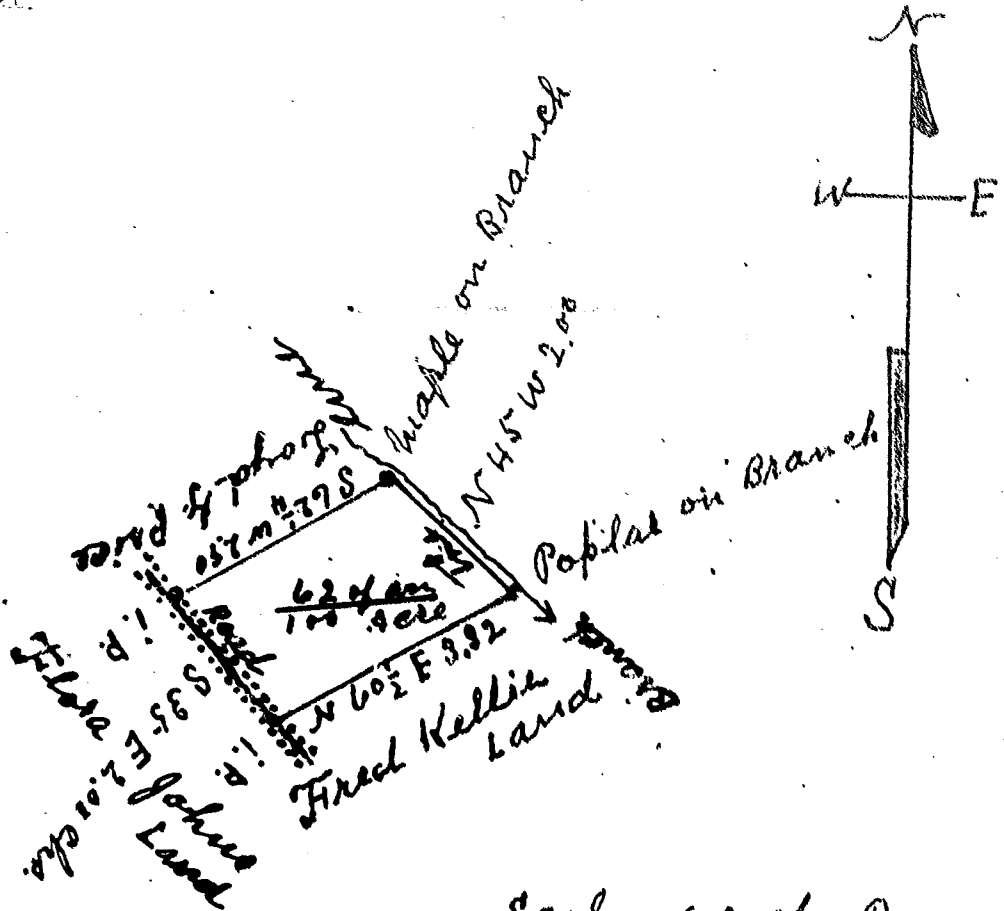

FEB 2 10 58 AM 1965

OLLIE FARM WORTH

Scale of 2 chs. Per inch

South Carolina }
 Greenville County } By the request of
 Fred Kelley I have
 surveyed the above lot
 for J. W. Price and it
 contains $\frac{.62}{100}$ of an Acre
 Surveyed Aug. 6th 1949
 W. A. Nester L. S.

See Deed Book 388 - Page 506

998-213
 888

Picture 1.0 0

FEB 2 1965

21686

Recorded February 2, 1965 at 10:58 A. M. #21686