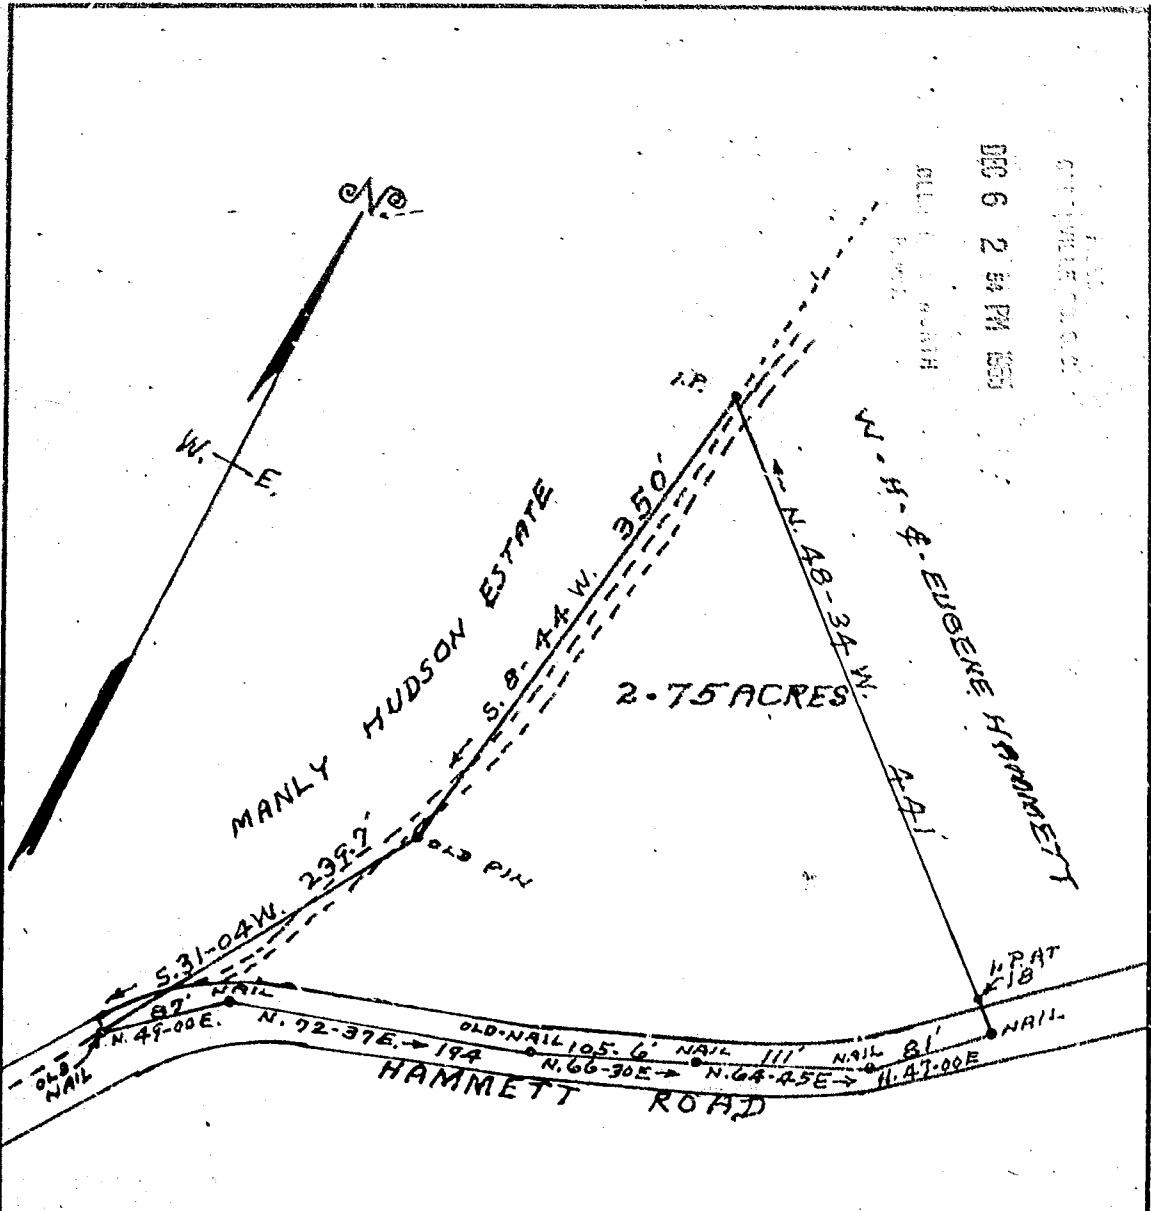

DEC 6 2 54 PM 1965

PROPERTY OF
HERSCHELL SMITH
 LOCATED NEAR BRUSHY CREEK BAPTIST CHURCH
 CHICK SPRINGS TOWNSHIP GREENVILLE COUNTY
SOUTH CAROLINA

SCALE: 1" = 100 FEET NOV. 19 1965
 SURVEYED NOV. 16 - 1965